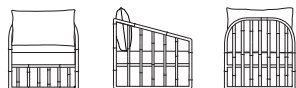

DIMENSIONS (mm)

Armchair
W 580 x D 650 x H 830

2 Seat Sofa
W 1200 x D 650 x H 830

3 Seat Sofa
W 1800 x D 650 x H 830

Casual Dining Chair
W 640 x D 500 x H 870

Low Back Dining Chair
W 560 x D 490 x H 810

Bella Collection

DIMENSIONS (mm)

Armchair
W 580 x D 650 x H 830

2 Seat Sofa
W 1400 x D 720 x H 740

3 Seat Sofa
W 2100 x D 720 x H 740

Coffee Tables

DIMENSIONS (mm)

Round Coffee Table
W 800 x D 800 x H 410

Rectangle Coffee Table
W 1200 x D 700 x H 410