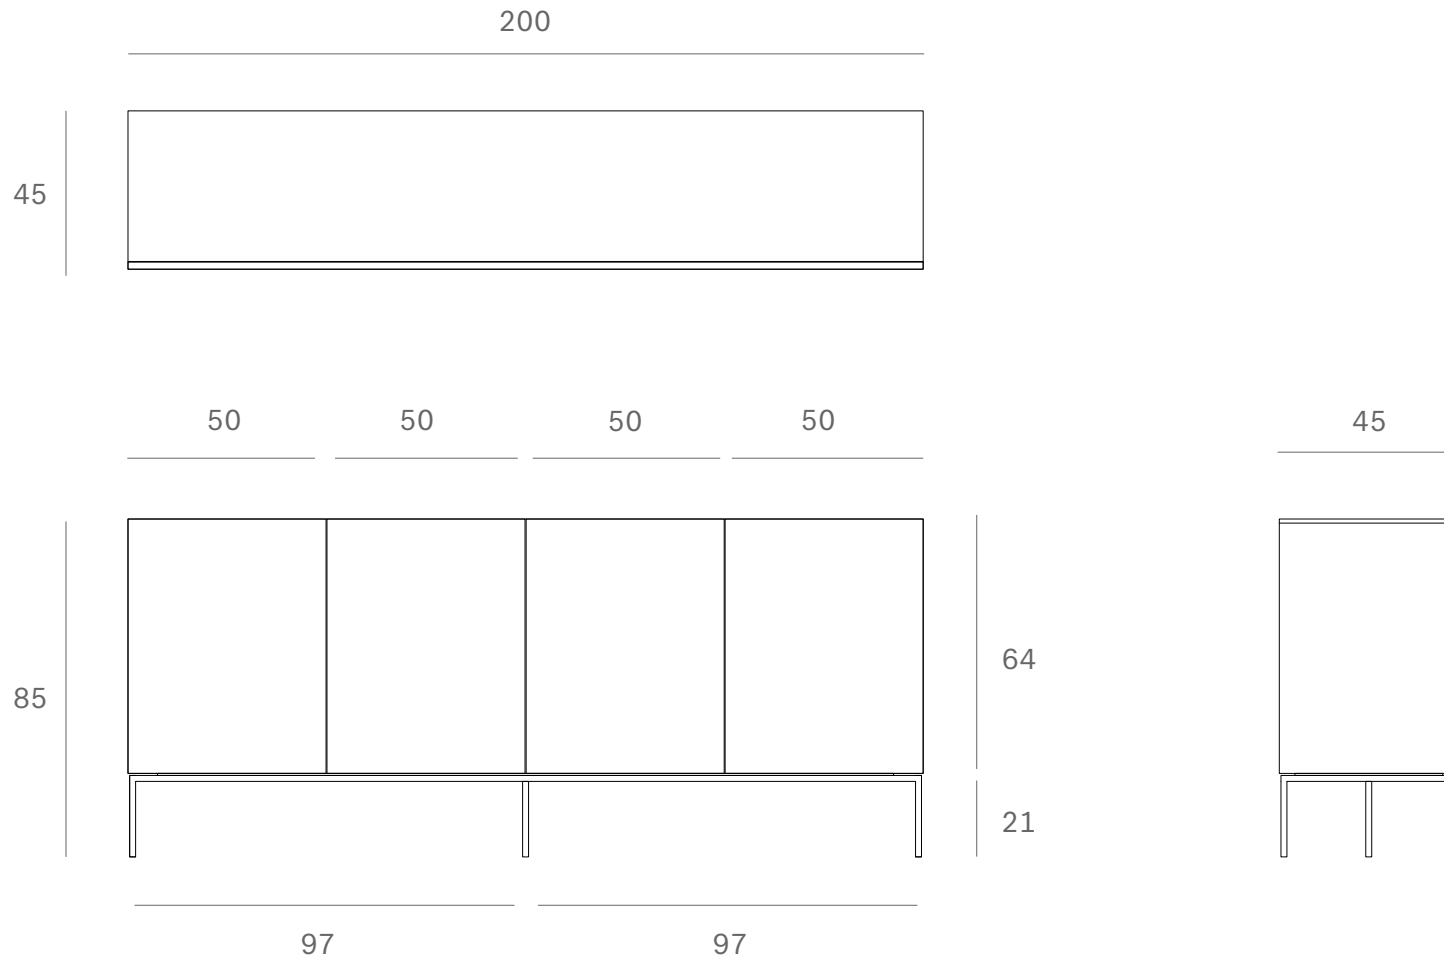

*Ethnicraft*

12189 - Teak Tabwa sideboard - Dimensions (cm)

*Ethnicraft*

12189 - Teak Tabwa sideboard - Dimensions (inches)