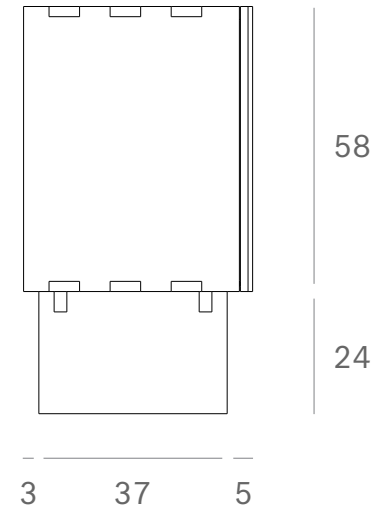

*Ethnicraft*

10072 - Teak Mosaic sideboard - 3 opening doors - Dimensions (cm)

*Ethnicraft*

10072 - Teak Mosaic sideboard - 3 opening doors - Dimensions (inches)