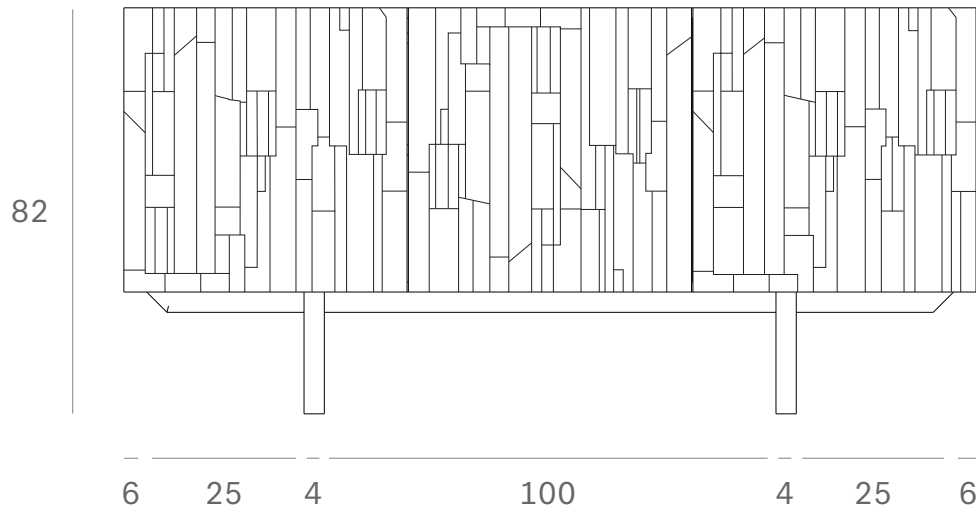

*Ethnicraft*

10072 - Teak Mosaic sideboard - 3 opening doors - Dimensions (cm)

*Ethnicraft*

10072 - Teak Mosaic sideboard - 3 opening doors - Dimensions (inches)