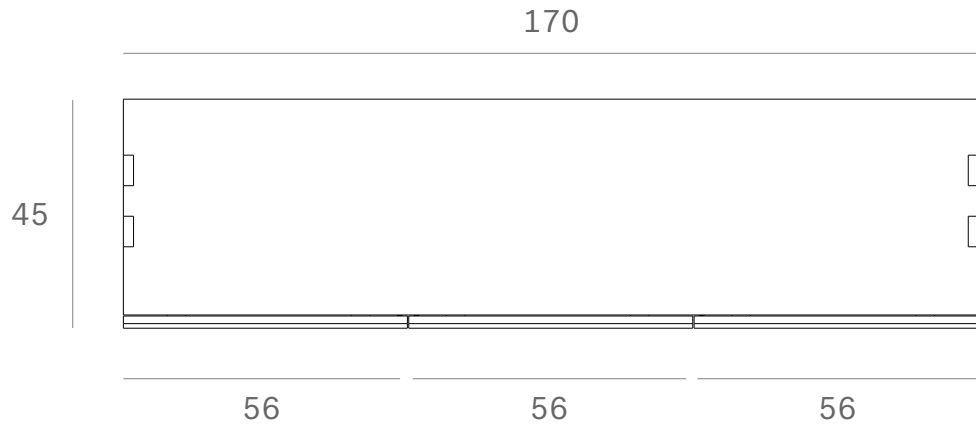

*Ethnicraft*

10072 - Teak Mosaic sideboard - 3 opening doors - Dimensions (cm)

*Ethnicraft*

10072 - Teak Mosaic sideboard - 3 opening doors - Dimensions (inches)