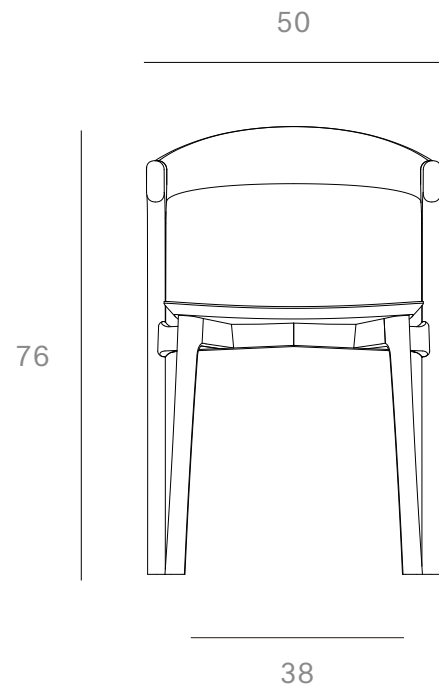

10156 - Teak Bok dining chair - Dimensions (cm)

*Ethnicraft*

10156 - Teak Bok dining chair - Dimensions (inches)