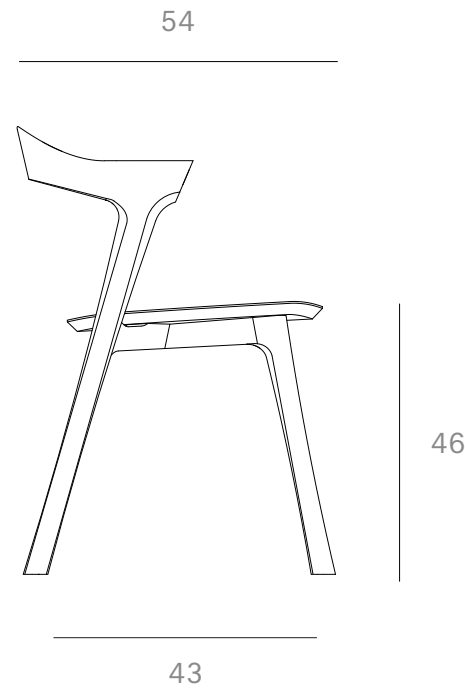

10156 - Teak Bok dining chair - Dimensions (cm)

*Ethnicraft*

10156 - Teak Bok dining chair - Dimensions (inches)