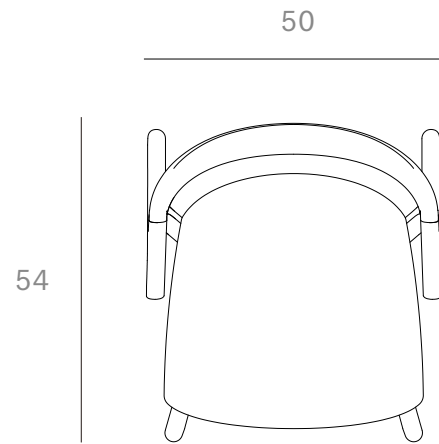

10156 - Teak Bok dining chair - Dimensions (cm)

*Ethnicraft*

10156 - Teak Bok dining chair - Dimensions (inches)