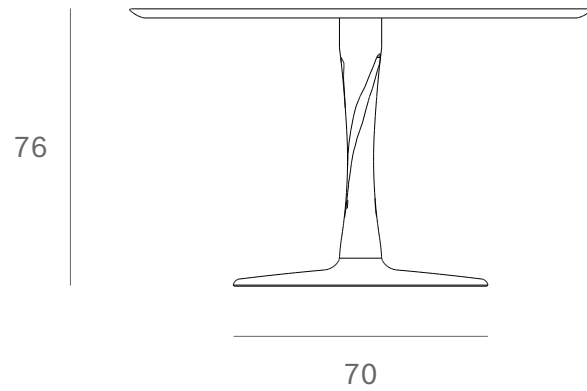

*Ethnicraft*

50019 - Oak Torsion dining table - Dimensions (cm)

*Ethnicraft*

50019 - Oak Torsion dining table - Dimensions (inches)