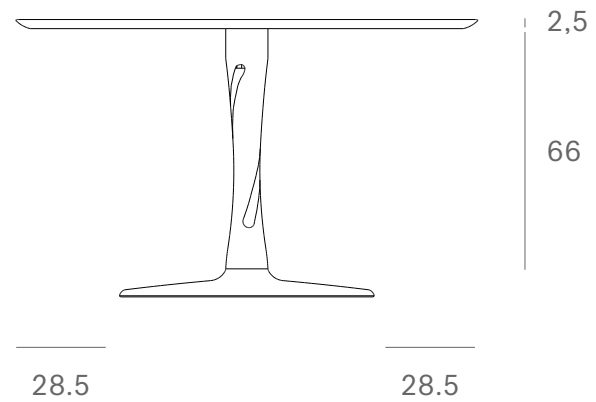

*Ethnicraft*

50019 - Oak Torsion dining table - Dimensions (cm)

*Ethnicraft*

50019 - Oak Torsion dining table - Dimensions (inches)