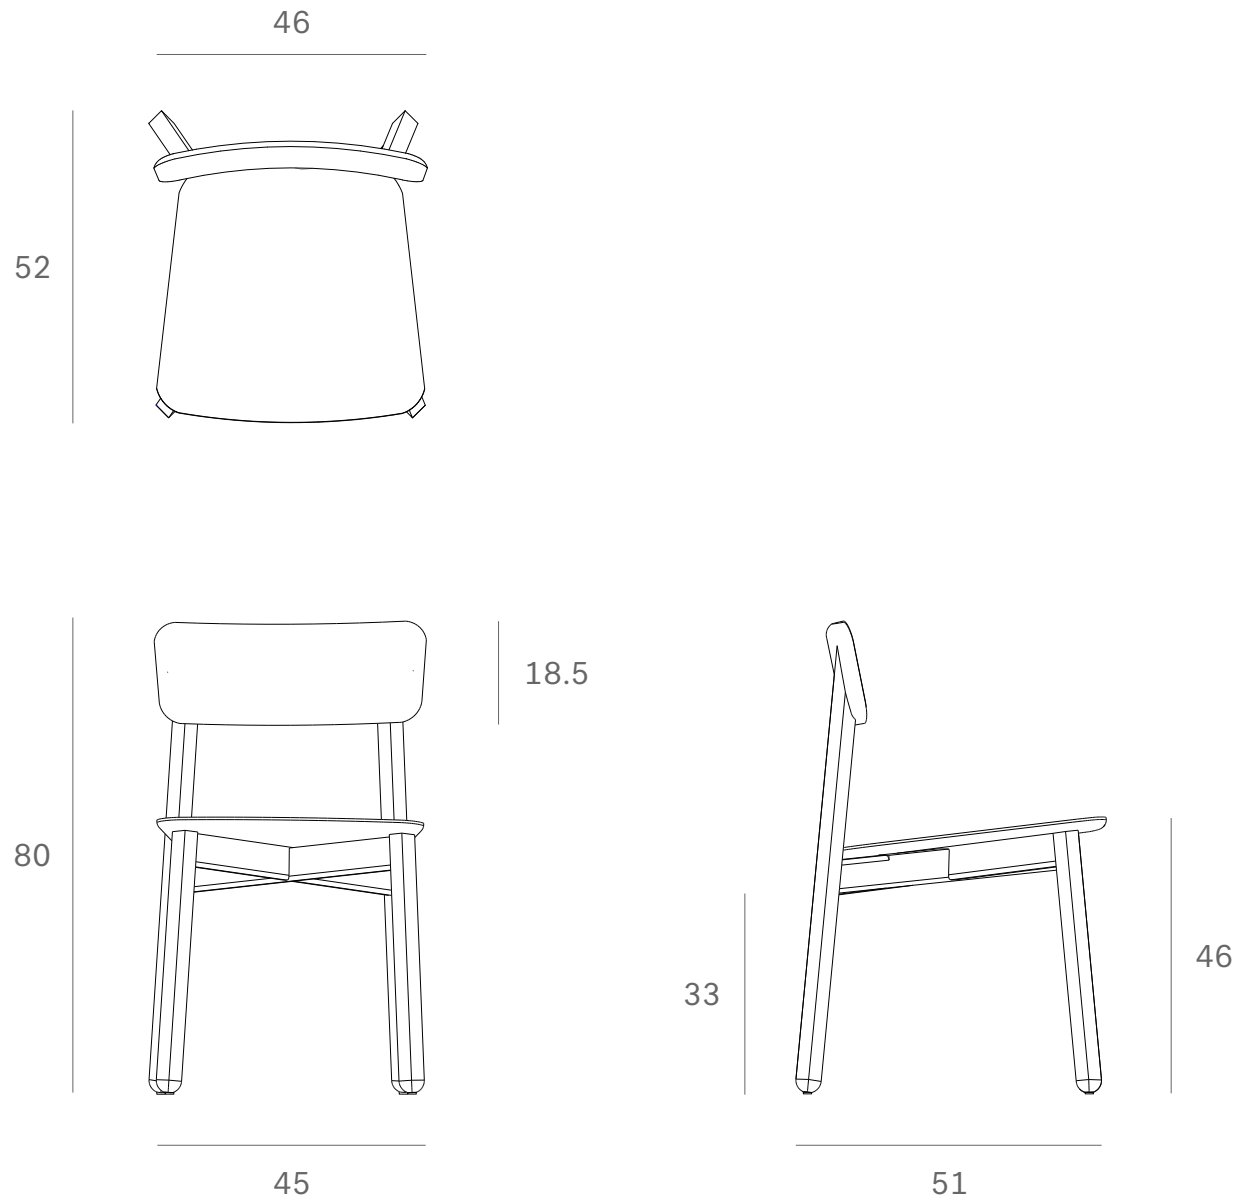

Ethnicraft

50653 - Oak Casale dining chair - Dimensions (cm)

*Ethnicraft*

50653 - Oak Casale dining chair - Dimensions (inches)