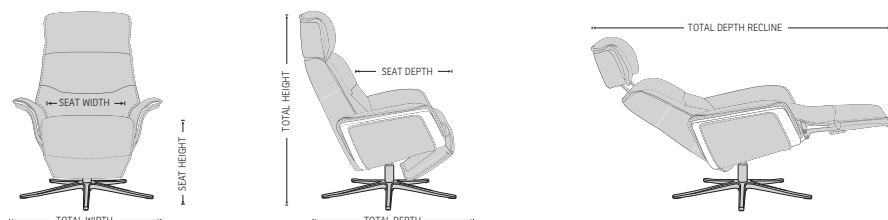

DESIGNED IN NORWAY

See warranty policy for more details.

POWER™

SPM 5300W

360° Swivel

Power Reclining
POWER™

SPM 5300
Padded arm

Power Integrated Footstool
POWER™

Adjustable Headrest

Height Adjustable
Headrest System

SPACE 5300 POWER

FUNCTIONS

BASE OPTIONS

*NEW ALUMINUM BASES - AVAILABLE FROM MID JUNE

DIMENSIONS

CHAIR SIZE	TOTAL WIDTH	TOTAL DEPTH	TOTAL HEIGHT	SEAT WIDTH	SEAT HEIGHT	SEAT DEPTH	TOTAL DEPTH RECLINE
Space 5300 Power	86 cm / 33.8 in	91-95 cm / 35.8-37.4 in	96-109 cm / 37.7- 42.9 in	52 cm / 20.4 in	51 cm / 20 in	48 cm / 18.9 in	158.5-170 cm / 62.4-66.9 in

* The dimensions are approximate and may vary with +/-2cm

imgcomfort.com