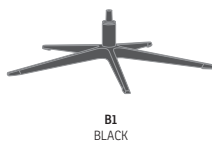

Adjustable Headrest

Height Adjustable
Headrest System

SPACE 5300 POWER

FUNCTIONS

BASE OPTIONS

*NEW ALUMINUM BASES - AVAILABLE FROM MID JUNE

DIMENSIONS

CHAIR SIZE	TOTAL WIDTH	TOTAL DEPTH	TOTAL HEIGHT	SEAT WIDTH	SEAT HEIGHT	SEAT DEPTH	TOTAL DEPTH RECLINE
Space 5300 Power	86 cm / 33.8 in	91-95 cm / 35.8-37.4 in	96-109 cm / 37.7- 42.9 in	52 cm / 20.4 in	51 cm / 20 in	48 cm / 18.9 in	158.5-170 cm / 62.4-66.9 in