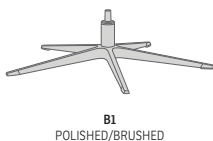

DESIGNED IN NORWAY

See warranty policy for more details.

POWER™

SPM 5300W

360° Swivel

Power Reclining
POWER™

SPM 5300
Padded arm

Power Integrated Footstool
POWER™

Adjustable Headrest

Height Adjustable
Headrest System

SPACE 5300 POWER

FUNCTIONS

BASE OPTIONS

*NEW ALUMINUM BASES - AVAILABLE FROM MID JUNE

DIMENSIONS

CHAIR SIZE	TOTAL WIDTH	TOTAL DEPTH	TOTAL HEIGHT	SEAT WIDTH	SEAT HEIGHT	SEAT DEPTH	TOTAL DEPTH RECLINE
Space 5300 Power	86 cm / 33.8 in	91-95 cm / 35.8-37.4 in	96-109 cm / 37.7- 42.9 in	52 cm / 20.4 in	51 cm / 20 in	48 cm / 18.9 in	158.5-170 cm / 62.4-66.9 in