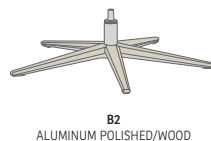

DESIGNED IN NORWAY

See warranty policy for more details.

POWER™

SPM 5300W

360° Swivel

Power Reclining
POWER™

SPM 5300
Padded arm

Power Integrated Footstool
POWER™

Adjustable Headrest

Height Adjustable
Headrest System

SPACE 5300 POWER

FUNCTIONS

BASE OPTIONS

*NEW ALUMINUM BASES - AVAILABLE FROM MID JUNE

DIMENSIONS

CHAIR SIZE	TOTAL WIDTH	TOTAL DEPTH	TOTAL HEIGHT	SEAT WIDTH	SEAT HEIGHT	SEAT DEPTH	TOTAL DEPTH RECLINE
Space 5300 Power	86 cm / 33.8 in	91-95 cm / 35.8-37.4 in	96-109 cm / 37.7- 42.9 in	52 cm / 20.4 in	51 cm / 20 in	48 cm / 18.9 in	158.5-170 cm / 62.4-66.9 in