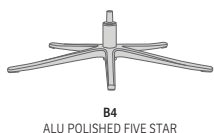

Adjustable Headrest

Height Adjustable
Headrest System

SPACE 5300 POWER

FUNCTIONS

BASE OPTIONS

*NEW ALUMINUM BASES - AVAILABLE FROM MID JUNE

DIMENSIONS

CHAIR SIZE	TOTAL WIDTH	TOTAL DEPTH	TOTAL HEIGHT	SEAT WIDTH	SEAT HEIGHT	SEAT DEPTH	TOTAL DEPTH RECLINE
Space 5300 Power	86 cm / 33.8 in	91-95 cm / 35.8-37.4 in	96-109 cm / 37.7- 42.9 in	52 cm / 20.4 in	51 cm / 20 in	48 cm / 18.9 in	158.5-170 cm / 62.4-66.9 in