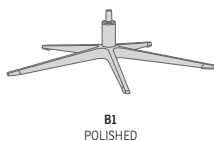

DESIGNED IN NORWAY

See warranty policy for more details.

POWER™

SPM 5300W

360° Swivel

Power Reclining
POWER™

SPM 5300
Padded arm

Power Integrated Footstool
POWER™

Adjustable Headrest

Height Adjustable
Headrest System

SPACE 5300 POWER

FUNCTIONS

BASE OPTIONS

*NEW ALUMINUM BASES - AVAILABLE FROM MID JUNE

DIMENSIONS

CHAIR SIZE	TOTAL WIDTH	TOTAL DEPTH	TOTAL HEIGHT	SEAT WIDTH	SEAT HEIGHT	SEAT DEPTH	TOTAL DEPTH RECLINE
Space 5300 Power	86 cm / 33.8 in	91-95 cm / 35.8-37.4 in	96-109 cm / 37.7- 42.9 in	52 cm / 20.4 in	51 cm / 20 in	48 cm / 18.9 in	158.5-170 cm / 62.4-66.9 in