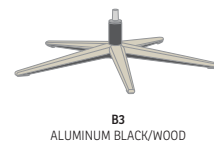

Adjustable Headrest

Height Adjustable
Headrest System

SPACE 5300 POWER

FUNCTIONS

BASE OPTIONS

*NEW ALUMINUM BASES - AVAILABLE FROM MID JUNE

DIMENSIONS

CHAIR SIZE	TOTAL WIDTH	TOTAL DEPTH	TOTAL HEIGHT	SEAT WIDTH	SEAT HEIGHT	SEAT DEPTH	TOTAL DEPTH RECLINE
Space 5300 Power	86 cm / 33.8 in	91-95 cm / 35.8-37.4 in	96-109 cm / 37.7- 42.9 in	52 cm / 20.4 in	51 cm / 20 in	48 cm / 18.9 in	158.5-170 cm / 62.4-66.9 in