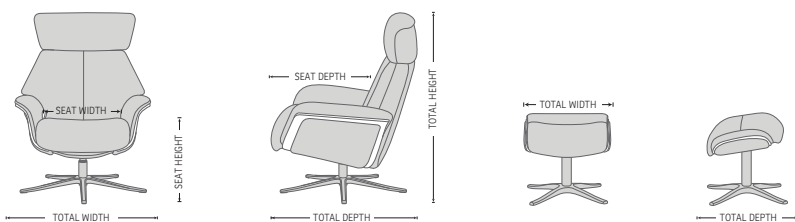

360° Swivel

Adjustable Headrest

Effortless Reclining

Height Adjustable Headrest System

Freestanding Footstool

SPACE 57.57 RECLINER & OTTOMAN

FUNCTIONS

BASE OPTIONS

NEW SLIM LINE ALUMINUM BASE

DIMENSIONS

CHAIR SIZE	TOTAL WIDTH	TOTAL DEPTH	TOTAL HEIGHT	SEAT WIDTH	SEAT HEIGHT	SEAT DEPTH
Space 57.57	82 cm / 32.2 in	82 - 86 cm / 32.2 - 33.8 in	103 - 115 cm / 40.5 - 45.2 in	50 cm / 19.6 in	46 cm / 18.1 in	52 cm / 20.4 in
Space 57.57 Ottoman	51 cm / 20 in	44 cm / 17.3 in	45 cm / 17.7 in			

* The dimensions are approximate and may vary with +/-2cm