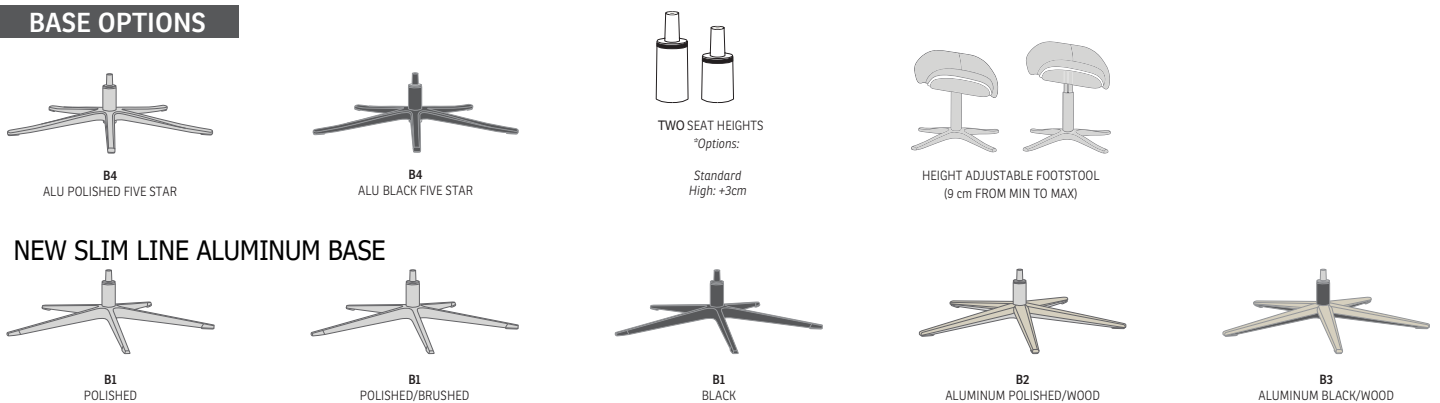

360° Swivel

Adjustable Headrest

Effortless Reclining

Height Adjustable Headrest System

Freestanding Footstool

SPACE 57.57 RECLINER & OTTOMAN

FUNCTIONS

BASE OPTIONS

NEW SLIM LINE ALUMINUM BASE

DIMENSIONS

CHAIR SIZE	TOTAL WIDTH	TOTAL DEPTH	TOTAL HEIGHT	SEAT WIDTH	SEAT HEIGHT	SEAT DEPTH
Space 57.57	82 cm / 32.2 in	82 - 86 cm / 32.2 - 33.8 in	103 - 115 cm / 40.5 - 45.2 in	50 cm / 19.6 in	46 cm / 18.1 in	52 cm / 20.4 in
Space 57.57 Ottoman	51 cm / 20 in	44 cm / 17.3 in	45 cm / 17.7 in			