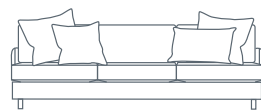

SIDE VIEW (CM)

Seat Height
41

Seat Depth
65

Back Height
67

Arm Height
56

Leg Height
10

Scatter Size
50 x 50 cm
65 x 45 cm
60 x 60 cm

DIMENSIONS (CM)

L 252 x D 102 x H 82
4 Seater

L 222 x D 102 x H 82
3.5 Seater

L 192 x D 102 x H 82
3 Seater

L 172 x D 102 x H 82
2.5 Seater

L 152 x D 102 x H 82
2 Seater

L 82 x D 102 x H 82
Chair

L 80 x D 60 x H 41
Ottoman

DIMENSIONS (CM)

L 246 x D 102 x H 82
4 Seater 1 Arm (LF/RF)

L 216 x D 102 x H 82
3.5 Seater 1 Arm (LF/RF)

L 186 x D 102 x H 82
3 Seater 1 Arm (LF/RF)

L 166 x D 102 x H 82
2.5 Seater 1 Arm (LF/RF)

L 146 x D 102 x H 82
2 Seater 1 Arm (LF/RF)