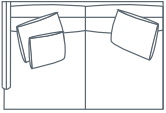

SIDE VIEW (CM)

Seat Height
41

Seat Depth
65

Back Height
67

Arm Height
56

Leg Height
10

Scatter Size
50 x 50 cm
65 x 45 cm
60 x 60 cm

DIMENSIONS (CM)

L 252 x D 102 x H 82
4 Seater

L 222 x D 102 x H 82
3.5 Seater

L 192 x D 102 x H 82
3 Seater

L 172 x D 102 x H 82
2.5 Seater

L 152 x D 102 x H 82
2 Seater

L 82 x D 102 x H 82
Chair

L 80 x D 60 x H 41
Ottoman

DIMENSIONS (CM)

L 246 x D 102 x H 82
4 Seater 1 Arm (LF/RF)

L 216 x D 102 x H 82
3.5 Seater 1 Arm (LF/RF)

L 186 x D 102 x H 82
3 Seater 1 Arm (LF/RF)

L 166 x D 102 x H 82
2.5 Seater 1 Arm (LF/RF)

L 146 x D 102 x H 82
2 Seater 1 Arm (LF/RF)

L 96 x D 153 x H 82
Large Chaise (LF/RF)

L 86 x D 153 x H 82
Medium Chaise (LF/RF)

L 102 x D 102 x H 82
Corner (LF/RF)

MODULAR EXAMPLES

COMBINATION 1
Medium Chaise (LF)
3 Seater 1 Arm (RF)

COMBINATION 2
3 Seater 1 Arm (LF)
Corner
3 Seater 1 Arm (RF)