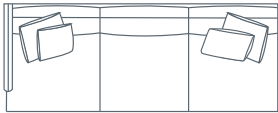

SIDE VIEW (CM)

Seat Height
41

Seat Depth
65

Back Height
67

Arm Height
56

Leg Height
10

Scatter Size
50 x 50 cm
65 x 45 cm
60 x 60 cm

DIMENSIONS (CM)

L 252 x D 102 x H 82
4 Seater

L 222 x D 102 x H 82
3.5 Seater

L 192 x D 102 x H 82
3 Seater

L 172 x D 102 x H 82
2.5 Seater

L 152 x D 102 x H 82
2 Seater

L 82 x D 102 x H 82
Chair

L 80 x D 60 x H 41
Ottoman

DIMENSIONS (CM)

L 246 x D 102 x H 82
4 Seater 1 Arm (LF/RF)

L 216 x D 102 x H 82
3.5 Seater 1 Arm (LF/RF)

L 186 x D 102 x H 82
3 Seater 1 Arm (LF/RF)

L 166 x D 102 x H 82
2.5 Seater 1 Arm (LF/RF)

L 146 x D 102 x H 82
2 Seater 1 Arm (LF/RF)

L 96 x D 153 x H 82
Large Chaise (LF/RF)

L 86 x D 153 x H 82
Medium Chaise (LF/RF)

L 102 x D 102 x H 82
Corner (LF/RF)

MODULAR EXAMPLES

COMBINATION 1
Medium Chaise (LF)
3 Seater 1 Arm (RF)

COMBINATION 2
3 Seater 1 Arm (LF)
Corner
3 Seater 1 Arm (RF)