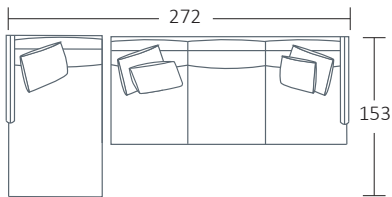

SIDE VIEW (CM)

Seat Height
41

Seat Depth
65

Back Height
67

Arm Height
56

Leg Height
10

Scatter Size
50 x 50 cm
65 x 45 cm
60 x 60 cm

DIMENSIONS (CM)

L 252 x D 102 x H 82
4 Seater

L 222 x D 102 x H 82
3.5 Seater

L 192 x D 102 x H 82
3 Seater

L 172 x D 102 x H 82
2.5 Seater

L 152 x D 102 x H 82
2 Seater

L 82 x D 102 x H 82
Chair

L 80 x D 60 x H 41
Ottoman

DIMENSIONS (CM)

L 246 x D 102 x H 82
4 Seater 1 Arm (LF/RF)

L 216 x D 102 x H 82
3.5 Seater 1 Arm (LF/RF)

L 186 x D 102 x H 82
3 Seater 1 Arm (LF/RF)

L 166 x D 102 x H 82
2.5 Seater 1 Arm (LF/RF)

L 146 x D 102 x H 82
2 Seater 1 Arm (LF/RF)

L 96 x D 153 x H 82
Large Chaise (LF/RF)

L 86 x D 153 x H 82
Medium Chaise (LF/RF)

L 102 x D 102 x H 82
Corner (LF/RF)

MODULAR EXAMPLES

COMBINATION 1
Medium Chaise (LF)
3 Seater 1 Arm (RF)

COMBINATION 2
3 Seater 1 Arm (LF)
Corner
3 Seater 1 Arm (RF)