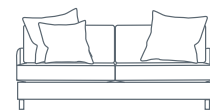

SIDE VIEW (CM)

Seat Height
41

Seat Depth
65

Back Height
67

Arm Height
56

Leg Height
10

Scatter Size
50 x 50 cm
65 x 45 cm
60 x 60 cm

DIMENSIONS (CM)

L 252 x D 102 x H 82
4 Seater

L 222 x D 102 x H 82
3.5 Seater

L 192 x D 102 x H 82
3 Seater

L 172 x D 102 x H 82
2.5 Seater

L 152 x D 102 x H 82
2 Seater

L 82 x D 102 x H 82
Chair

L 80 x D 60 x H 41
Ottoman

DIMENSIONS (CM)

L 246 x D 102 x H 82
4 Seater 1 Arm (LF/RF)

L 216 x D 102 x H 82
3.5 Seater 1 Arm (LF/RF)

L 186 x D 102 x H 82
3 Seater 1 Arm (LF/RF)

L 166 x D 102 x H 82
2.5 Seater 1 Arm (LF/RF)

L 146 x D 102 x H 82
2 Seater 1 Arm (LF/RF)