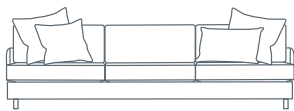

SIDE VIEW (CM)

Seat Height
41

Seat Depth
65

Back Height
67

Arm Height
56

Leg Height
10

Scatter Size
50 x 50 cm
65 x 45 cm
60 x 60 cm

DIMENSIONS (CM)

L 252 x D 102 x H 82
4 Seater

L 222 x D 102 x H 82
3.5 Seater

L 192 x D 102 x H 82
3 Seater

L 172 x D 102 x H 82
2.5 Seater

L 152 x D 102 x H 82
2 Seater

L 82 x D 102 x H 82
Chair

L 80 x D 60 x H 41
Ottoman

DIMENSIONS (CM)

L 246 x D 102 x H 82
4 Seater 1 Arm (LF/RF)

L 216 x D 102 x H 82
3.5 Seater 1 Arm (LF/RF)

L 186 x D 102 x H 82
3 Seater 1 Arm (LF/RF)

L 166 x D 102 x H 82
2.5 Seater 1 Arm (LF/RF)

L 146 x D 102 x H 82
2 Seater 1 Arm (LF/RF)