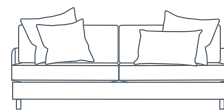

SIDE VIEW (CM)

Seat Height
41

Seat Depth
65

Back Height
67

Arm Height
56

Leg Height
10

Scatter Size
50 x 50 cm
65 x 45 cm
60 x 60 cm

DIMENSIONS (CM)

L 252 x D 102 x H 82
4 Seater

L 222 x D 102 x H 82
3.5 Seater

L 192 x D 102 x H 82
3 Seater

L 172 x D 102 x H 82
2.5 Seater

L 152 x D 102 x H 82
2 Seater

L 82 x D 102 x H 82
Chair

L 80 x D 60 x H 41
Ottoman

DIMENSIONS (CM)

L 246 x D 102 x H 82
4 Seater 1 Arm (LF/RF)

L 216 x D 102 x H 82
3.5 Seater 1 Arm (LF/RF)

L 186 x D 102 x H 82
3 Seater 1 Arm (LF/RF)

L 166 x D 102 x H 82
2.5 Seater 1 Arm (LF/RF)

L 146 x D 102 x H 82
2 Seater 1 Arm (LF/RF)