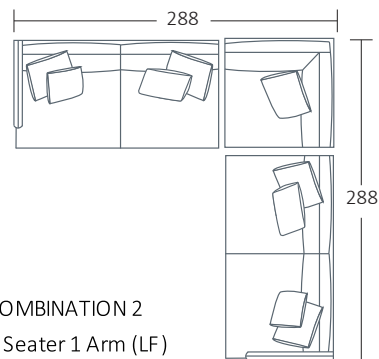

SIDE VIEW (CM)

Seat Height
41

Seat Depth
65

Back Height
67

Arm Height
56

Leg Height
10

Scatter Size
50 x 50 cm
65 x 45 cm
60 x 60 cm

DIMENSIONS (CM)

L 252 x D 102 x H 82
4 Seater

L 222 x D 102 x H 82
3.5 Seater

L 192 x D 102 x H 82
3 Seater

L 172 x D 102 x H 82
2.5 Seater

L 152 x D 102 x H 82
2 Seater

L 82 x D 102 x H 82
Chair

L 80 x D 60 x H 41
Ottoman

DIMENSIONS (CM)

L 246 x D 102 x H 82
4 Seater 1 Arm (LF/RF)

L 216 x D 102 x H 82
3.5 Seater 1 Arm (LF/RF)

L 186 x D 102 x H 82
3 Seater 1 Arm (LF/RF)

L 166 x D 102 x H 82
2.5 Seater 1 Arm (LF/RF)

L 146 x D 102 x H 82
2 Seater 1 Arm (LF/RF)

L 96 x D 153 x H 82
Large Chaise (LF/RF)

L 86 x D 153 x H 82
Medium Chaise (LF/RF)

L 102 x D 102 x H 82
Corner (LF/RF)

MODULAR EXAMPLES

COMBINATION 1
Medium Chaise (LF)
3 Seater 1 Arm (RF)

COMBINATION 2
3 Seater 1 Arm (LF)
Corner
3 Seater 1 Arm (RF)