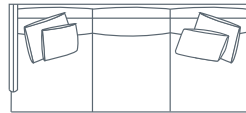

SIDE VIEW (CM)

Seat Height
41

Seat Depth
65

Back Height
67

Arm Height
56

Leg Height
10

Scatter Size
50 x 50 cm
65 x 45 cm
60 x 60 cm

DIMENSIONS (CM)

L 252 x D 102 x H 82
4 Seater

L 222 x D 102 x H 82
3.5 Seater

L 192 x D 102 x H 82
3 Seater

L 172 x D 102 x H 82
2.5 Seater

L 152 x D 102 x H 82
2 Seater

L 82 x D 102 x H 82
Chair

L 80 x D 60 x H 41
Ottoman

DIMENSIONS (CM)

L 246 x D 102 x H 82
4 Seater 1 Arm (LF/RF)

L 216 x D 102 x H 82
3.5 Seater 1 Arm (LF/RF)

L 186 x D 102 x H 82
3 Seater 1 Arm (LF/RF)

L 166 x D 102 x H 82
2.5 Seater 1 Arm (LF/RF)

L 146 x D 102 x H 82
2 Seater 1 Arm (LF/RF)

L 96 x D 153 x H 82
Large Chaise (LF/RF)

L 86 x D 153 x H 82
Medium Chaise (LF/RF)

L 102 x D 102 x H 82
Corner (LF/RF)

MODULAR EXAMPLES

COMBINATION 1
Medium Chaise (LF)
3 Seater 1 Arm (RF)

COMBINATION 2
3 Seater 1 Arm (LF)
Corner
3 Seater 1 Arm (RF)