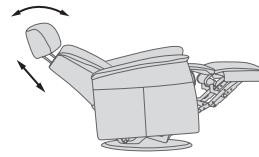

Duke Technical Specifications

Manual Relaxer Functions

Manual Recline

360° Swivel Function

Glide Function

Manual Height and Angle Adjustable Headrest

Manual Relaxer Option

Unlock / With Glide Function Locked / Without Glide Function

Glide Locker

Power Relaxer Functions

Upgrade your Manual Relaxer to include a Powered recline on top of the standard Manual functions.

Powered Recline

180° Swivel Function

RM Buttons

1. USB switch on/off
2. USB light indicate
3. USB port
4. Extending footrest followed by recline
5. Backrest raises followed by retracting footrest