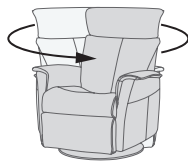

8. Swivel Function

Enabling you to turn in any direction with ease to ensure you never miss a moment.

9. New Finger Guard Feature

Protective plastic covering over reclining mechanisms to reduce the risk of injury to yourself, children or pets while using the recliner.

Duke Technical Specifications

Manual Relaxer Functions

Manual Recline

360° Swivel Function

Glide Function

Manual Height and Angle Adjustable Headrest

Manual Relaxer Option

Unlock / With Glide Function Locked / Without Glide Function