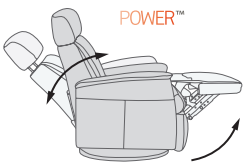

Duke Technical Specifications

Manual Relaxer Functions

Manual Recline

360° Swivel Function

Glide Function

Manual Height and Angle Adjustable Headrest

Manual Relaxer Option

Unlock / With Glide Function Locked / Without Glide Function

Glide Locker

Power Relaxer Functions

Upgrade your Manual Relaxer to include a Powered recline on top of the standard Manual functions.

Powered Recline

180° Swivel Function

RM Buttons

1. USB switch on/off
2. USB light indicate
3. USB port
4. Extending footrest followed by recline
5. Backrest raises followed by retracting footrest