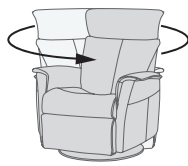

8. Swivel Function

Enabling you to turn in any direction with ease to ensure you never miss a moment.

9. New Finger Guard Feature

Protective plastic covering over reclining mechanisms to reduce the risk of injury to yourself, children or pets while using the recliner.

Duke Technical Specifications

Manual Relaxer Functions

Manual Recline

360° Swivel Function

Glide Function

Manual Height and Angle Adjustable Headrest

Manual Relaxer Option

Unlock / With Glide Function Locked / Without Glide Function

Glide Locker

Power Relaxer Functions

Upgrade your Manual Relaxer to include a Powered recline on top of the standard Manual functions.

Powered Recline

180° Swivel Function

RM Buttons

1. USB switch on/off
2. USB light indicate
3. USB port
4. Extending footrest followed by recline
5. Backrest raises followed by retracting footrest