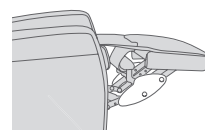

Safety Features for all Relaxers

Protective plastic covering Finger Guard

Measurements *

Product Code	Total Width	Total Depth	Total Height	Seat Width	Seat Height	Seat Depth	Total Depth (reclined)	Wall Clearance Requirement
RG185 / Compact / Manual	76 cm / 29.9 in	92 - 96 cm / 36.2 - 37.7 in	94 - 106 cm / 37 - 41.7 in	50 cm / 19.6 in	44 cm / 17.3 in	53 cm / 20.8 in	151 - 161 cm / 59.4 - 63.3 in	27 - 33 cm / 10.6 - 12.9 in
RG285 / Standard / Manual	80 cm / 31.4 in	93 - 97 cm / 36.6 - 38.1 in	101 - 114 cm / 39.7 - 44.8 in	50 cm / 19.6 in	48 cm / 18.8 in	60 cm / 23.6 in	161.5 - 172.5 cm / 63.5 - 67.9 in	30 - 38 cm / 11.8 - 14.9 in
RG385 / Large / Manual	88 cm / 34.6 in	95 - 99 cm / 37.4 - 38.9 in	101 - 114 cm / 39.7 - 44.8 in	57 cm / 22.4 in	48 cm / 18.8 in	60 cm / 23.6 in	164 - 174 cm / 64.5 - 68.5 in	30 - 38 cm / 11.8 - 14.9 in
RM185 / Compact / Motor	76 cm / 29.9 in	92 - 96 cm / 36.2 - 37.7 in	94 - 106 cm / 37 - 41.7 in	50 cm / 19.6 in	44 cm / 17.3 in	53 cm / 20.8 in	151 - 161 cm / 59.4 - 63.3 in	27 - 33 cm / 10.6 - 12.9 in
RM-RML285 / Standard / Motor	80 cm / 31.4 in	93 - 97 cm / 36.6 - 38.1 in	101 - 114 cm / 39.7 - 44.8 in	50 cm / 19.6 in	48 cm / 18.8 in	60 cm / 23.6 in	161.5 - 172.5 cm / 63.5 - 67.9 in	30 - 38 cm / 11.8 - 14.9 in
RM-RML385 / Large / Motor	88 cm / 34.6 in	95 - 99 cm / 37.4 - 38.9 in	101 - 114 cm / 39.7 - 44.8 in	57 cm / 22.4 in	48 cm / 18.8 in	60 cm / 23.6 in	164 - 174 cm / 64.5 - 68.5 in	30 - 38 cm / 11.8 - 14.9 in

* The dimensions are approximate and may vary with +/-2cm