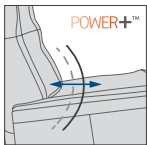

Power+ Relaxer Functions

Upgrade Manual features as additional Powered features on your Relaxer.

Powered Lumbar Support