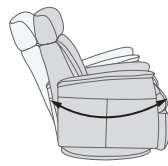

Duke Technical Specifications

Manual Relaxer Functions

Manual Recline

360° Swivel Function

Glide Function

Manual Height and Angle Adjustable Headrest

Manual Relaxer Option

Unlock / With Glide Function Locked / Without Glide Function

Glide Locker

Power Relaxer Functions

Upgrade your Manual Relaxer to include a Powered recline on top of the standard Manual functions.

Powered Recline

180° Swivel Function

RM Buttons

1. USB switch on/off
2. USB light indicate
3. USB port
4. Extending footrest followed by recline
5. Backrest raises followed by retracting footrest