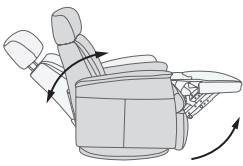

8. Swivel Function

Enabling you to turn in any direction with ease to ensure you never miss a moment.

9. New Finger Guard Feature

Protective plastic covering over reclining mechanisms to reduce the risk of injury to yourself, children or pets while using the recliner.

Duke Technical Specifications

Manual Relaxer Functions

Manual Recline

360° Swivel Function

Glide Function

Manual Height and Angle Adjustable Headrest

Manual Relaxer Option

Unlock / With Glide Function Locked / Without Glide Function