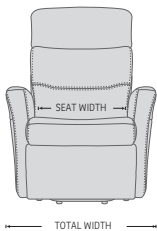

CONVENIENT FEATURES

Side pocket storage keeps the hand control always within reach. Pocket storage offers also room for books and magazines.

BATTERY BACKUP

All chairs come with battery backup SMPS transformer allowing user to exit chair even when there is a power outage.

See warranty policy for more details.

Integrated footstool

Effortless reclining

Adjustable head-and neck support

Lift chair

DIVANI LIFT CHAIR ONE MOTOR

FUNCTIONS

INTEGRATED FOOTSTOOL

EFFORTLESS RECLINING

HEIGHT ADJUSTABLE HEAD AND NECK SUPPORT

LIFT CHAIR

DIMENSIONS

CHAIR SIZE	TOTAL WIDTH	TOTAL DEPTH	TOTAL HEIGHT	SEAT WIDTH	SEAT HEIGHT	SEAT DEPTH	TOTAL DEPTH (reclined)	WALL CLEARANCE REQUIREMENT
LF224 Divani standard size	76 cm / 29.9 in	85-89 cm / 33.4-35 in	101-114 & 141-154 cm / 39.7-44.8 & 55.5-60.6 in	49 cm / 19.2 in	47 cm / 18.5 in	53 cm / 20.8 in	154-162 cm / 60.6-63.7 in	21-29 cm / 8.2-11.4 in
LF225 Divani standard size with chaise	76 cm / 29.9 in	87-91 cm / 34.2-35.8 in	101-114 & 141-154 cm / 39.7-44.8 & 55.5-60.6 in	49 cm / 19.2 in	47 cm / 18.5 in	55 cm / 21.6 in	154-162 cm / 60.6-63.7 in	21-29 cm / 8.2-11.4 in
LF324 Divani large size	83 cm / 32.6 in	90-93 cm / 35.4-36.6 in	101-114 & 141-154 cm / 39.7-44.8 & 55.5-60.6 in	55 cm / 21.6 in	47 cm / 18.5 in	53 cm / 20.8 in	155-163 cm / 61-64.1 in	21-29 cm / 8.2-11.4 in
LF325 Divani large size with chaise	83 cm / 32.6 in	92-95 cm / 36.2-37.4 in	101-114 & 141-154 cm / 39.7-44.8 & 55.5-60.6 in	55 cm / 21.6 in	47 cm / 18.5 in	55 cm / 21.6 in	155-163 cm / 61-64.1 in	21-29 cm / 8.2-11.4 in

* The dimensions are approximate and may vary with +/-2cm

imgcomfort.com

IMG[®]
COMFORT