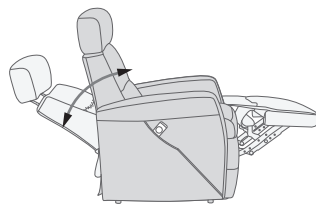

See warranty policy for more details.

Integrated footstool

Effortless reclining

Adjustable head-and neck support

Lift chair

DIVANI LIFT CHAIR ONE MOTOR

FUNCTIONS

INTEGRATED FOOTSTOOL

EFFORTLESS RECLINING

HEIGHT ADJUSTABLE HEAD AND NECK SUPPORT

LIFT CHAIR

DIMENSIONS

CHAIR SIZE	TOTAL WIDTH	TOTAL DEPTH	TOTAL HEIGHT	SEAT WIDTH	SEAT HEIGHT	SEAT DEPTH	TOTAL DEPTH (reclined)	WALL CLEARANCE REQUIREMENT
LF224 Divani standard size	76 cm / 29.9 in	85-89 cm / 33.4-35 in	101-114 & 141-154 cm / 39.7-44.8 & 55.5-60.6 in	49 cm / 19.2 in	47 cm / 18.5 in	53 cm / 20.8 in	154-162 cm / 60.6-63.7 in	21-29 cm / 8.2-11.4 in
LF225 Divani standard size with chaise	76 cm / 29.9 in	87-91 cm / 34.2-35.8 in	101-114 & 141-154 cm / 39.7-44.8 & 55.5-60.6 in	49 cm / 19.2 in	47 cm / 18.5 in	55 cm / 21.6 in	154-162 cm / 60.6-63.7 in	21-29 cm / 8.2-11.4 in
LF324 Divani large size	83 cm / 32.6 in	90-93 cm / 35.4-36.6 in	101-114 & 141-154 cm / 39.7-44.8 & 55.5-60.6 in	55 cm / 21.6 in	47 cm / 18.5 in	53 cm / 20.8 in	155-163 cm / 61-64.1 in	21-29 cm / 8.2-11.4 in
LF325 Divani large size with chaise	83 cm / 32.6 in	92-95 cm / 36.2-37.4 in	101-114 & 141-154 cm / 39.7-44.8 & 55.5-60.6 in	55 cm / 21.6 in	47 cm / 18.5 in	55 cm / 21.6 in	155-163 cm / 61-64.1 in	21-29 cm / 8.2-11.4 in