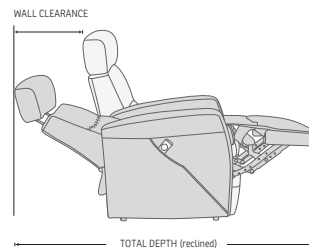

See warranty policy for more details.

Integrated footstool

Effortless reclining

Adjustable head-and neck support

Lift chair

DIVANI LIFT CHAIR ONE MOTOR

FUNCTIONS

INTEGRATED FOOTSTOOL

EFFORTLESS RECLINING

HEIGHT ADJUSTABLE HEAD AND NECK SUPPORT

LIFT CHAIR

DIMENSIONS

CHAIR SIZE	TOTAL WIDTH	TOTAL DEPTH	TOTAL HEIGHT	SEAT WIDTH	SEAT HEIGHT	SEAT DEPTH	TOTAL DEPTH (reclined)	WALL CLEARANCE REQUIREMENT
LF224 Divani standard size	76 cm / 29.9 in	85-89 cm / 33.4-35 in	101-114 & 141-154 cm / 39.7-44.8 & 55.5-60.6 in	49 cm / 19.2 in	47 cm / 18.5 in	53 cm / 20.8 in	154-162 cm / 60.6-63.7 in	21-29 cm / 8.2-11.4 in
LF225 Divani standard size with chaise	76 cm / 29.9 in	87-91 cm / 34.2-35.8 in	101-114 & 141-154 cm / 39.7-44.8 & 55.5-60.6 in	49 cm / 19.2 in	47 cm / 18.5 in	55 cm / 21.6 in	154-162 cm / 60.6-63.7 in	21-29 cm / 8.2-11.4 in
LF324 Divani large size	83 cm / 32.6 in	90-93 cm / 35.4-36.6 in	101-114 & 141-154 cm / 39.7-44.8 & 55.5-60.6 in	55 cm / 21.6 in	47 cm / 18.5 in	53 cm / 20.8 in	155-163 cm / 61-64.1 in	21-29 cm / 8.2-11.4 in
LF325 Divani large size with chaise	83 cm / 32.6 in	92-95 cm / 36.2-37.4 in	101-114 & 141-154 cm / 39.7-44.8 & 55.5-60.6 in	55 cm / 21.6 in	47 cm / 18.5 in	55 cm / 21.6 in	155-163 cm / 61-64.1 in	21-29 cm / 8.2-11.4 in

* The dimensions are approximate and may vary with +/-2cm

imgcomfort.com

IMG[®]
COMFORT