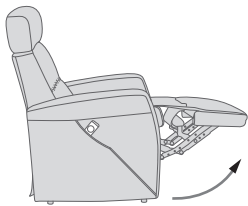

See warranty policy for more details.

Integrated footstool

Effortless reclining

Adjustable head-and neck support

Lift chair

DIVANI LIFT CHAIR ONE MOTOR

FUNCTIONS

INTEGRATED FOOTSTOOL

EFFORTLESS RECLINING

HEIGHT ADJUSTABLE HEAD AND NECK SUPPORT

LIFT CHAIR

DIMENSIONS

CHAIR SIZE	TOTAL WIDTH	TOTAL DEPTH	TOTAL HEIGHT	SEAT WIDTH	SEAT HEIGHT	SEAT DEPTH	TOTAL DEPTH (reclined)	WALL CLEARANCE REQUIREMENT
LF224 Divani standard size	76 cm / 29.9 in	85-89 cm / 33.4-35 in	101-114 & 141-154 cm / 39.7-44.8 & 55.5-60.6 in	49 cm / 19.2 in	47 cm / 18.5 in	53 cm / 20.8 in	154-162 cm / 60.6-63.7 in	21-29 cm / 8.2-11.4 in
LF225 Divani standard size with chaise	76 cm / 29.9 in	87-91 cm / 34.2-35.8 in	101-114 & 141-154 cm / 39.7-44.8 & 55.5-60.6 in	49 cm / 19.2 in	47 cm / 18.5 in	55 cm / 21.6 in	154-162 cm / 60.6-63.7 in	21-29 cm / 8.2-11.4 in
LF324 Divani large size	83 cm / 32.6 in	90-93 cm / 35.4-36.6 in	101-114 & 141-154 cm / 39.7-44.8 & 55.5-60.6 in	55 cm / 21.6 in	47 cm / 18.5 in	53 cm / 20.8 in	155-163 cm / 61-64.1 in	21-29 cm / 8.2-11.4 in
LF325 Divani large size with chaise	83 cm / 32.6 in	92-95 cm / 36.2-37.4 in	101-114 & 141-154 cm / 39.7-44.8 & 55.5-60.6 in	55 cm / 21.6 in	47 cm / 18.5 in	55 cm / 21.6 in	155-163 cm / 61-64.1 in	21-29 cm / 8.2-11.4 in