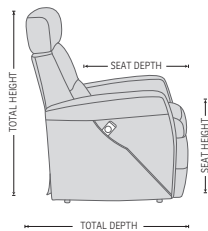

See warranty policy for more details.

Integrated footstool

Effortless reclining

Adjustable head-and neck support

Lift chair

DIVANI LIFT CHAIR ONE MOTOR

FUNCTIONS

INTEGRATED FOOTSTOOL

EFFORTLESS RECLINING

HEIGHT ADJUSTABLE HEAD AND NECK SUPPORT

LIFT CHAIR

DIMENSIONS

CHAIR SIZE	TOTAL WIDTH	TOTAL DEPTH	TOTAL HEIGHT	SEAT WIDTH	SEAT HEIGHT	SEAT DEPTH	TOTAL DEPTH (reclined)	WALL CLEARANCE REQUIREMENT
LF224 Divani standard size	76 cm / 29.9 in	85-89 cm / 33.4-35 in	101-114 & 141-154 cm / 39.7-44.8 & 55.5-60.6 in	49 cm / 19.2 in	47 cm / 18.5 in	53 cm / 20.8 in	154-162 cm / 60.6-63.7 in	21-29 cm / 8.2-11.4 in
LF225 Divani standard size with chaise	76 cm / 29.9 in	87-91 cm / 34.2-35.8 in	101-114 & 141-154 cm / 39.7-44.8 & 55.5-60.6 in	49 cm / 19.2 in	47 cm / 18.5 in	55 cm / 21.6 in	154-162 cm / 60.6-63.7 in	21-29 cm / 8.2-11.4 in
LF324 Divani large size	83 cm / 32.6 in	90-93 cm / 35.4-36.6 in	101-114 & 141-154 cm / 39.7-44.8 & 55.5-60.6 in	55 cm / 21.6 in	47 cm / 18.5 in	53 cm / 20.8 in	155-163 cm / 61-64.1 in	21-29 cm / 8.2-11.4 in
LF325 Divani large size with chaise	83 cm / 32.6 in	92-95 cm / 36.2-37.4 in	101-114 & 141-154 cm / 39.7-44.8 & 55.5-60.6 in	55 cm / 21.6 in	47 cm / 18.5 in	55 cm / 21.6 in	155-163 cm / 61-64.1 in	21-29 cm / 8.2-11.4 in

* The dimensions are approximate and may vary with +/-2cm

imgcomfort.com

IMG[®]
COMFORT