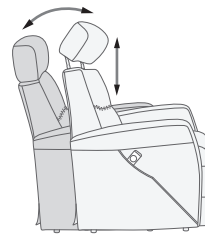

See warranty policy for more details.

Integrated footstool

Effortless reclining

Adjustable head-and neck support

Lift chair

DIVANI LIFT CHAIR ONE MOTOR

FUNCTIONS

INTEGRATED FOOTSTOOL

EFFORTLESS RECLINING

HEIGHT ADJUSTABLE HEAD AND NECK SUPPORT

LIFT CHAIR

DIMENSIONS

CHAIR SIZE	TOTAL WIDTH	TOTAL DEPTH	TOTAL HEIGHT	SEAT WIDTH	SEAT HEIGHT	SEAT DEPTH	TOTAL DEPTH (reclined)	WALL CLEARANCE REQUIREMENT
LF224 Divani standard size	76 cm / 29.9 in	85-89 cm / 33.4-35 in	101-114 & 141-154 cm / 39.7-44.8 & 55.5-60.6 in	49 cm / 19.2 in	47 cm / 18.5 in	53 cm / 20.8 in	154-162 cm / 60.6-63.7 in	21-29 cm / 8.2-11.4 in
LF225 Divani standard size with chaise	76 cm / 29.9 in	87-91 cm / 34.2-35.8 in	101-114 & 141-154 cm / 39.7-44.8 & 55.5-60.6 in	49 cm / 19.2 in	47 cm / 18.5 in	55 cm / 21.6 in	154-162 cm / 60.6-63.7 in	21-29 cm / 8.2-11.4 in
LF324 Divani large size	83 cm / 32.6 in	90-93 cm / 35.4-36.6 in	101-114 & 141-154 cm / 39.7-44.8 & 55.5-60.6 in	55 cm / 21.6 in	47 cm / 18.5 in	53 cm / 20.8 in	155-163 cm / 61-64.1 in	21-29 cm / 8.2-11.4 in
LF325 Divani large size with chaise	83 cm / 32.6 in	92-95 cm / 36.2-37.4 in	101-114 & 141-154 cm / 39.7-44.8 & 55.5-60.6 in	55 cm / 21.6 in	47 cm / 18.5 in	55 cm / 21.6 in	155-163 cm / 61-64.1 in	21-29 cm / 8.2-11.4 in