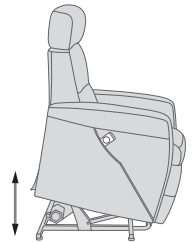

See warranty policy for more details.

Integrated footstool

Effortless reclining

Adjustable head-and neck support

Lift chair

DIVANI LIFT CHAIR ONE MOTOR

FUNCTIONS

INTEGRATED FOOTSTOOL

EFFORTLESS RECLINING

HEIGHT ADJUSTABLE HEAD AND NECK SUPPORT

LIFT CHAIR

DIMENSIONS

CHAIR SIZE	TOTAL WIDTH	TOTAL DEPTH	TOTAL HEIGHT	SEAT WIDTH	SEAT HEIGHT	SEAT DEPTH	TOTAL DEPTH (reclined)	WALL CLEARANCE REQUIREMENT
LF224 Divani standard size	76 cm / 29.9 in	85-89 cm / 33.4-35 in	101-114 & 141-154 cm / 39.7-44.8 & 55.5-60.6 in	49 cm / 19.2 in	47 cm / 18.5 in	53 cm / 20.8 in	154-162 cm / 60.6-63.7 in	21-29 cm / 8.2-11.4 in
LF225 Divani standard size with chaise	76 cm / 29.9 in	87-91 cm / 34.2-35.8 in	101-114 & 141-154 cm / 39.7-44.8 & 55.5-60.6 in	49 cm / 19.2 in	47 cm / 18.5 in	55 cm / 21.6 in	154-162 cm / 60.6-63.7 in	21-29 cm / 8.2-11.4 in
LF324 Divani large size	83 cm / 32.6 in	90-93 cm / 35.4-36.6 in	101-114 & 141-154 cm / 39.7-44.8 & 55.5-60.6 in	55 cm / 21.6 in	47 cm / 18.5 in	53 cm / 20.8 in	155-163 cm / 61-64.1 in	21-29 cm / 8.2-11.4 in
LF325 Divani large size with chaise	83 cm / 32.6 in	92-95 cm / 36.2-37.4 in	101-114 & 141-154 cm / 39.7-44.8 & 55.5-60.6 in	55 cm / 21.6 in	47 cm / 18.5 in	55 cm / 21.6 in	155-163 cm / 61-64.1 in	21-29 cm / 8.2-11.4 in