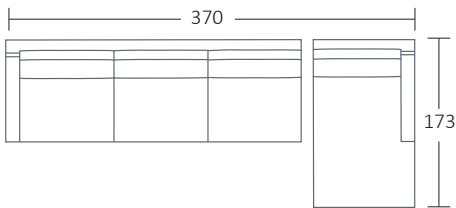

SIDE VIEW (CM)

Seat Height	Seat Depth	Back Height	Arm Height	Leg Height	Scatter Size
42	63	71	61	4	55 x 55 cm

DIMENSIONS (CM)

L 284 x D 106 x H 90
4 Seater

L 260 x D 106 x H 90
3.5 Seater

L 230 x D 106 x H 90
3 Seater

L 200 x D 106 x H 90
2.5 Seater

L 116 x D 106 x H 90
Chair Plus

L 89 x D 100 x H 90
Chair

L 105 x D 75 x H 40
Large Ottoman

L 85 x D 65 x H 40
Small Ottoman

DIMENSIONS (CM)

L 269 x D 106 x H 90
4 Seater 1 Arm (LF/RF)

L 185 x D 106 x H 90
2.5 Seater 1 Arm (LF/RF)

L 254 x D 106 x H 90
4 Seater Bench

L 170 x D 106 x H 90
2.5 Seater Bench

L 101 x D 173 x H 90
Chaise (LF/RF)

L 235 x D 106 x H 90
End Chaise (LF/RF)

L 106 x D 106 x H 90
Corner

MODULAR EXAMPLES

COMBINATION 1
4 Seater 1 Arm (LF)
Chaise (RF)

COMBINATION 2
2.5 Seater Bench
Corner
End Chaise (RF)