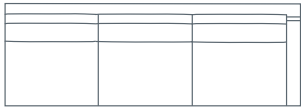

SIDE VIEW (CM)

Seat Height	Seat Depth	Back Height	Arm Height	Leg Height	Scatter Size
42	63	71	61	4	55 x 55 cm

DIMENSIONS (CM)

L 284 x D 106 x H 90
4 Seater

L 260 x D 106 x H 90
3.5 Seater

L 230 x D 106 x H 90
3 Seater

L 200 x D 106 x H 90
2.5 Seater

L 116 x D 106 x H 90
Chair Plus

L 89 x D 100 x H 90
Chair

L 105 x D 75 x H 40
Large Ottoman

L 85 x D 65 x H 40
Small Ottoman

DIMENSIONS (CM)

L 269 x D 106 x H 90
4 Seater 1 Arm (LF/RF)

L 185 x D 106 x H 90
2.5 Seater 1 Arm (LF/RF)

L 254 x D 106 x H 90
4 Seater Bench

L 170 x D 106 x H 90
2.5 Seater Bench

L 101 x D 173 x H 90
Chaise (LF/RF)

L 235 x D 106 x H 90
End Chaise (LF/RF)

L 106 x D 106 x H 90
Corner

MODULAR EXAMPLES

COMBINATION 1
4 Seater 1 Arm (LF)
Chaise (RF)

COMBINATION 2
2.5 Seater Bench
Corner
End Chaise (RF)