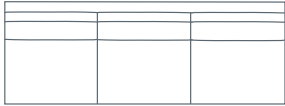

SIDE VIEW (CM)

Seat Height	Seat Depth	Back Height	Arm Height	Leg Height	Scatter Size
42	63	71	61	4	55 x 55 cm

DIMENSIONS (CM)

L 284 x D 106 x H 90
4 Seater

L 260 x D 106 x H 90
3.5 Seater

L 230 x D 106 x H 90
3 Seater

L 200 x D 106 x H 90
2.5 Seater

L 116 x D 106 x H 90
Chair Plus

L 89 x D 100 x H 90
Chair

L 105 x D 75 x H 40
Large Ottoman

L 85 x D 65 x H 40
Small Ottoman

DIMENSIONS (CM)

L 269 x D 106 x H 90
4 Seater 1 Arm (LF/RF)

L 185 x D 106 x H 90
2.5 Seater 1 Arm (LF/RF)

L 254 x D 106 x H 90
4 Seater Bench

L 170 x D 106 x H 90
2.5 Seater Bench

L 101 x D 173 x H 90
Chaise (LF/RF)

L 235 x D 106 x H 90
End Chaise (LF/RF)

L 106 x D 106 x H 90
Corner

MODULAR EXAMPLES

COMBINATION 1
4 Seater 1 Arm (LF)
Chaise (RF)

COMBINATION 2
2.5 Seater Bench
Corner
End Chaise (RF)