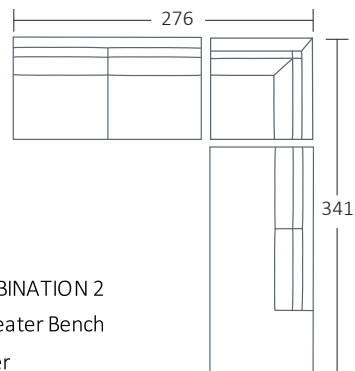

SIDE VIEW (CM)

Seat Height	Seat Depth	Back Height	Arm Height	Leg Height	Scatter Size
42	63	71	61	4	55 x 55 cm

DIMENSIONS (CM)

L 284 x D 106 x H 90
4 Seater

L 260 x D 106 x H 90
3.5 Seater

L 230 x D 106 x H 90
3 Seater

L 200 x D 106 x H 90
2.5 Seater

L 116 x D 106 x H 90
Chair Plus

L 89 x D 100 x H 90
Chair

L 105 x D 75 x H 40
Large Ottoman

L 85 x D 65 x H 40
Small Ottoman

DIMENSIONS (CM)

L 269 x D 106 x H 90
4 Seater 1 Arm (LF/RF)

L 185 x D 106 x H 90
2.5 Seater 1 Arm (LF/RF)

L 254 x D 106 x H 90
4 Seater Bench

L 170 x D 106 x H 90
2.5 Seater Bench

L 101 x D 173 x H 90
Chaise (LF/RF)

L 235 x D 106 x H 90
End Chaise (LF/RF)

L 106 x D 106 x H 90
Corner

MODULAR EXAMPLES

COMBINATION 1
4 Seater 1 Arm (LF)
Chaise (RF)

COMBINATION 2
2.5 Seater Bench
Corner
End Chaise (RF)