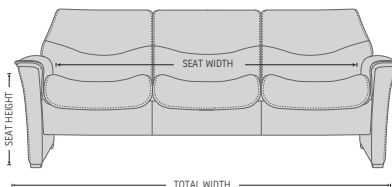

## FUNCTIONS

EFFORTLESS RECLINING MECHANISM

ADJUSTABLE HEADREST

HIGH ADJUSTABLE HEADREST

## DIMENSIONS

| CHAIR SIZE                    | TOTAL WIDTH      | TOTAL DEPTH     | TOTAL HEIGHT                 | SEAT WIDTH       | SEAT HEIGHT     | SEAT DEPTH    | WALL CLEARANCE              |
|-------------------------------|------------------|-----------------|------------------------------|------------------|-----------------|---------------|-----------------------------|
| FS Nordic 93 1 SEAT Low back  | 87 cm / 34.2 in  | 78 cm / 30.7 in | 78 cm / 30.7 in              | 55 cm / 21.6 in  | 46 cm / 18.1 in | 56 cm / 22 in | 20 cm / 7.8 in              |
| FS Nordic 93 2 SEAT Low back  | 142 cm / 55.9 in | 78 cm / 30.7 in | 78 cm / 30.7 in              | 110 cm / 43.3 in | 46 cm / 18.1 in | 56 cm / 22 in | 20 cm / 7.8 in              |
| FS Nordic 93 3 SEAT Low back  | 197 cm / 77.5 in | 78 cm / 30.7 in | 78 cm / 30.7 in              | 165 cm / 64.9 in | 46 cm / 18.1 in | 56 cm / 22 in | 20 cm / 7.8 in              |
| FS Nordic 93 1 SEAT High back | 87 cm / 34.2 in  | 90 cm / 35.4 in | 95 - 108 cm / 37.4 - 42.5 in | 55 cm / 21.6 in  | 46 cm / 18.1 in | 56 cm / 22 in | 30 - 44 cm / 11.8 - 17.3 in |
| FS Nordic 93 2 SEAT High back | 142 cm / 55.9 in | 90 cm / 35.4 in | 95 - 108 cm / 37.4 - 42.5 in | 110 cm / 43.3 in | 46 cm / 18.1 in | 56 cm / 22 in | 30 - 44 cm / 11.8 - 17.3 in |
| FS Nordic 93 3 SEAT High back | 197 cm / 77.5 in | 90 cm / 35.4 in | 95 - 108 cm / 37.4 - 42.5 in | 165 cm / 64.9 in | 46 cm / 18.1 in | 56 cm / 22 in | 30 - 44 cm / 11.8 - 17.3 in |