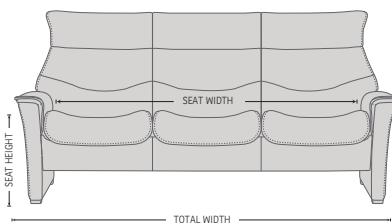

## FUNCTIONS

EFFORTLESS RECLINING MECHANISM

ADJUSTABLE HEADREST

HIGH ADJUSTABLE HEADREST

## DIMENSIONS

| CHAIR SIZE                    | TOTAL WIDTH      | TOTAL DEPTH     | TOTAL HEIGHT                 | SEAT WIDTH       | SEAT HEIGHT     | SEAT DEPTH    | WALL CLEARANCE              |
|-------------------------------|------------------|-----------------|------------------------------|------------------|-----------------|---------------|-----------------------------|
| FS Nordic 93 1 SEAT Low back  | 87 cm / 34.2 in  | 78 cm / 30.7 in | 78 cm / 30.7 in              | 55 cm / 21.6 in  | 46 cm / 18.1 in | 56 cm / 22 in | 20 cm / 7.8 in              |
| FS Nordic 93 2 SEAT Low back  | 142 cm / 55.9 in | 78 cm / 30.7 in | 78 cm / 30.7 in              | 110 cm / 43.3 in | 46 cm / 18.1 in | 56 cm / 22 in | 20 cm / 7.8 in              |
| FS Nordic 93 3 SEAT Low back  | 197 cm / 77.5 in | 78 cm / 30.7 in | 78 cm / 30.7 in              | 165 cm / 64.9 in | 46 cm / 18.1 in | 56 cm / 22 in | 20 cm / 7.8 in              |
| FS Nordic 93 1 SEAT High back | 87 cm / 34.2 in  | 90 cm / 35.4 in | 95 - 108 cm / 37.4 - 42.5 in | 55 cm / 21.6 in  | 46 cm / 18.1 in | 56 cm / 22 in | 30 - 44 cm / 11.8 - 17.3 in |
| FS Nordic 93 2 SEAT High back | 142 cm / 55.9 in | 90 cm / 35.4 in | 95 - 108 cm / 37.4 - 42.5 in | 110 cm / 43.3 in | 46 cm / 18.1 in | 56 cm / 22 in | 30 - 44 cm / 11.8 - 17.3 in |
| FS Nordic 93 3 SEAT High back | 197 cm / 77.5 in | 90 cm / 35.4 in | 95 - 108 cm / 37.4 - 42.5 in | 165 cm / 64.9 in | 46 cm / 18.1 in | 56 cm / 22 in | 30 - 44 cm / 11.8 - 17.3 in |