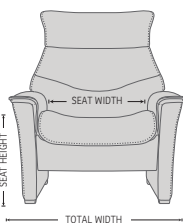

## FUNCTIONS

EFFORTLESS RECLINING MECHANISM

ADJUSTABLE HEADREST

HIGH ADJUSTABLE HEADREST

## DIMENSIONS

| CHAIR SIZE                    | TOTAL WIDTH      | TOTAL DEPTH     | TOTAL HEIGHT                 | SEAT WIDTH       | SEAT HEIGHT     | SEAT DEPTH    | WALL CLEARANCE              |
|-------------------------------|------------------|-----------------|------------------------------|------------------|-----------------|---------------|-----------------------------|
| FS Nordic 93 1 SEAT Low back  | 87 cm / 34.2 in  | 78 cm / 30.7 in | 78 cm / 30.7 in              | 55 cm / 21.6 in  | 46 cm / 18.1 in | 56 cm / 22 in | 20 cm / 7.8 in              |
| FS Nordic 93 2 SEAT Low back  | 142 cm / 55.9 in | 78 cm / 30.7 in | 78 cm / 30.7 in              | 110 cm / 43.3 in | 46 cm / 18.1 in | 56 cm / 22 in | 20 cm / 7.8 in              |
| FS Nordic 93 3 SEAT Low back  | 197 cm / 77.5 in | 78 cm / 30.7 in | 78 cm / 30.7 in              | 165 cm / 64.9 in | 46 cm / 18.1 in | 56 cm / 22 in | 20 cm / 7.8 in              |
| FS Nordic 93 1 SEAT High back | 87 cm / 34.2 in  | 90 cm / 35.4 in | 95 - 108 cm / 37.4 - 42.5 in | 55 cm / 21.6 in  | 46 cm / 18.1 in | 56 cm / 22 in | 30 - 44 cm / 11.8 - 17.3 in |
| FS Nordic 93 2 SEAT High back | 142 cm / 55.9 in | 90 cm / 35.4 in | 95 - 108 cm / 37.4 - 42.5 in | 110 cm / 43.3 in | 46 cm / 18.1 in | 56 cm / 22 in | 30 - 44 cm / 11.8 - 17.3 in |
| FS Nordic 93 3 SEAT High back | 197 cm / 77.5 in | 90 cm / 35.4 in | 95 - 108 cm / 37.4 - 42.5 in | 165 cm / 64.9 in | 46 cm / 18.1 in | 56 cm / 22 in | 30 - 44 cm / 11.8 - 17.3 in |