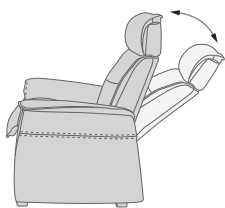

FUNCTIONS

EFFORTLESS RECLINING MECHANISM