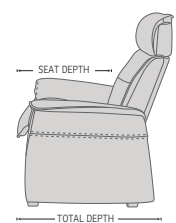

## FUNCTIONS

EFFORTLESS RECLINING MECHANISM

ADJUSTABLE HEADREST

HIGH ADJUSTABLE HEADREST

## DIMENSIONS

| CHAIR SIZE                    | TOTAL WIDTH      | TOTAL DEPTH     | TOTAL HEIGHT                 | SEAT WIDTH       | SEAT HEIGHT     | SEAT DEPTH    | WALL CLEARANCE              |
|-------------------------------|------------------|-----------------|------------------------------|------------------|-----------------|---------------|-----------------------------|
| FS Nordic 93 1 SEAT Low back  | 87 cm / 34.2 in  | 78 cm / 30.7 in | 78 cm / 30.7 in              | 55 cm / 21.6 in  | 46 cm / 18.1 in | 56 cm / 22 in | 20 cm / 7.8 in              |
| FS Nordic 93 2 SEAT Low back  | 142 cm / 55.9 in | 78 cm / 30.7 in | 78 cm / 30.7 in              | 110 cm / 43.3 in | 46 cm / 18.1 in | 56 cm / 22 in | 20 cm / 7.8 in              |
| FS Nordic 93 3 SEAT Low back  | 197 cm / 77.5 in | 78 cm / 30.7 in | 78 cm / 30.7 in              | 165 cm / 64.9 in | 46 cm / 18.1 in | 56 cm / 22 in | 20 cm / 7.8 in              |
| FS Nordic 93 1 SEAT High back | 87 cm / 34.2 in  | 90 cm / 35.4 in | 95 - 108 cm / 37.4 - 42.5 in | 55 cm / 21.6 in  | 46 cm / 18.1 in | 56 cm / 22 in | 30 - 44 cm / 11.8 - 17.3 in |
| FS Nordic 93 2 SEAT High back | 142 cm / 55.9 in | 90 cm / 35.4 in | 95 - 108 cm / 37.4 - 42.5 in | 110 cm / 43.3 in | 46 cm / 18.1 in | 56 cm / 22 in | 30 - 44 cm / 11.8 - 17.3 in |
| FS Nordic 93 3 SEAT High back | 197 cm / 77.5 in | 90 cm / 35.4 in | 95 - 108 cm / 37.4 - 42.5 in | 165 cm / 64.9 in | 46 cm / 18.1 in | 56 cm / 22 in | 30 - 44 cm / 11.8 - 17.3 in |