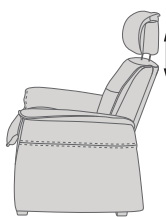

# NORDIC 93 FUNCTION SOFA

**ADJUSTABLE HEADREST SYSTEM**  
Exclusive adjustment system that allows your head and neck to rest in an infinite number of comfort positions.

Back and lumbar support through molded cold-cured foam.

An interior steel frame with sinuous springs is encased in cold-cured foam cushions. These in turn are covered with glove-fitted upholstery.

Comfort Glide™ System provides effortless motion.

The rock-solid steel undercarriage provides long-term stability.

## FUNCTIONS

EFFORTLESS RECLINING MECHANISM

ADJUSTABLE HEADREST

HIGH ADJUSTABLE HEADREST