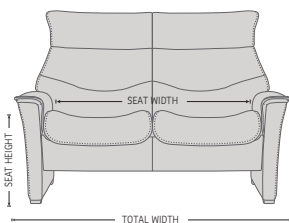

## FUNCTIONS

EFFORTLESS RECLINING MECHANISM

ADJUSTABLE HEADREST

HIGH ADJUSTABLE HEADREST

## DIMENSIONS

| CHAIR SIZE                    | TOTAL WIDTH      | TOTAL DEPTH     | TOTAL HEIGHT                 | SEAT WIDTH       | SEAT HEIGHT     | SEAT DEPTH    | WALL CLEARANCE              |
|-------------------------------|------------------|-----------------|------------------------------|------------------|-----------------|---------------|-----------------------------|
| FS Nordic 93 1 SEAT Low back  | 87 cm / 34.2 in  | 78 cm / 30.7 in | 78 cm / 30.7 in              | 55 cm / 21.6 in  | 46 cm / 18.1 in | 56 cm / 22 in | 20 cm / 7.8 in              |
| FS Nordic 93 2 SEAT Low back  | 142 cm / 55.9 in | 78 cm / 30.7 in | 78 cm / 30.7 in              | 110 cm / 43.3 in | 46 cm / 18.1 in | 56 cm / 22 in | 20 cm / 7.8 in              |
| FS Nordic 93 3 SEAT Low back  | 197 cm / 77.5 in | 78 cm / 30.7 in | 78 cm / 30.7 in              | 165 cm / 64.9 in | 46 cm / 18.1 in | 56 cm / 22 in | 20 cm / 7.8 in              |
| FS Nordic 93 1 SEAT High back | 87 cm / 34.2 in  | 90 cm / 35.4 in | 95 - 108 cm / 37.4 - 42.5 in | 55 cm / 21.6 in  | 46 cm / 18.1 in | 56 cm / 22 in | 30 - 44 cm / 11.8 - 17.3 in |
| FS Nordic 93 2 SEAT High back | 142 cm / 55.9 in | 90 cm / 35.4 in | 95 - 108 cm / 37.4 - 42.5 in | 110 cm / 43.3 in | 46 cm / 18.1 in | 56 cm / 22 in | 30 - 44 cm / 11.8 - 17.3 in |
| FS Nordic 93 3 SEAT High back | 197 cm / 77.5 in | 90 cm / 35.4 in | 95 - 108 cm / 37.4 - 42.5 in | 165 cm / 64.9 in | 46 cm / 18.1 in | 56 cm / 22 in | 30 - 44 cm / 11.8 - 17.3 in |