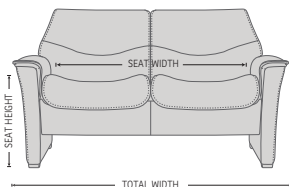

## FUNCTIONS

EFFORTLESS RECLINING MECHANISM

ADJUSTABLE HEADREST

HIGH ADJUSTABLE HEADREST

## DIMENSIONS

| CHAIR SIZE                    | TOTAL WIDTH      | TOTAL DEPTH     | TOTAL HEIGHT                 | SEAT WIDTH       | SEAT HEIGHT     | SEAT DEPTH    | WALL CLEARANCE              |
|-------------------------------|------------------|-----------------|------------------------------|------------------|-----------------|---------------|-----------------------------|
| FS Nordic 93 1 SEAT Low back  | 87 cm / 34.2 in  | 78 cm / 30.7 in | 78 cm / 30.7 in              | 55 cm / 21.6 in  | 46 cm / 18.1 in | 56 cm / 22 in | 20 cm / 7.8 in              |
| FS Nordic 93 2 SEAT Low back  | 142 cm / 55.9 in | 78 cm / 30.7 in | 78 cm / 30.7 in              | 110 cm / 43.3 in | 46 cm / 18.1 in | 56 cm / 22 in | 20 cm / 7.8 in              |
| FS Nordic 93 3 SEAT Low back  | 197 cm / 77.5 in | 78 cm / 30.7 in | 78 cm / 30.7 in              | 165 cm / 64.9 in | 46 cm / 18.1 in | 56 cm / 22 in | 20 cm / 7.8 in              |
| FS Nordic 93 1 SEAT High back | 87 cm / 34.2 in  | 90 cm / 35.4 in | 95 - 108 cm / 37.4 - 42.5 in | 55 cm / 21.6 in  | 46 cm / 18.1 in | 56 cm / 22 in | 30 - 44 cm / 11.8 - 17.3 in |
| FS Nordic 93 2 SEAT High back | 142 cm / 55.9 in | 90 cm / 35.4 in | 95 - 108 cm / 37.4 - 42.5 in | 110 cm / 43.3 in | 46 cm / 18.1 in | 56 cm / 22 in | 30 - 44 cm / 11.8 - 17.3 in |
| FS Nordic 93 3 SEAT High back | 197 cm / 77.5 in | 90 cm / 35.4 in | 95 - 108 cm / 37.4 - 42.5 in | 165 cm / 64.9 in | 46 cm / 18.1 in | 56 cm / 22 in | 30 - 44 cm / 11.8 - 17.3 in |