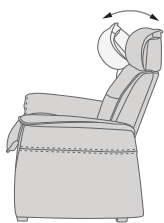

# NORDIC 93 FUNCTION SOFA

**ADJUSTABLE HEADREST SYSTEM**  
Exclusive adjustment system that allows your head and neck to rest in an infinite number of comfort positions.

Back and lumbar support through molded cold-cured foam.

An interior steel frame with sinuous springs is encased in cold-cured foam cushions. These in turn are covered with glove-fitted upholstery.

Comfort Glide™ System provides effortless motion.

The rock-solid steel undercarriage provides long-term stability.

## FUNCTIONS

EFFORTLESS RECLINING MECHANISM

ADJUSTABLE HEADREST

HIGH ADJUSTABLE HEADREST