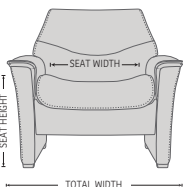

## FUNCTIONS

EFFORTLESS RECLINING MECHANISM

ADJUSTABLE HEADREST

HIGH ADJUSTABLE HEADREST

## DIMENSIONS

| CHAIR SIZE                    | TOTAL WIDTH      | TOTAL DEPTH     | TOTAL HEIGHT                 | SEAT WIDTH       | SEAT HEIGHT     | SEAT DEPTH    | WALL CLEARANCE              |
|-------------------------------|------------------|-----------------|------------------------------|------------------|-----------------|---------------|-----------------------------|
| FS Nordic 93 1 SEAT Low back  | 87 cm / 34.2 in  | 78 cm / 30.7 in | 78 cm / 30.7 in              | 55 cm / 21.6 in  | 46 cm / 18.1 in | 56 cm / 22 in | 20 cm / 7.8 in              |
| FS Nordic 93 2 SEAT Low back  | 142 cm / 55.9 in | 78 cm / 30.7 in | 78 cm / 30.7 in              | 110 cm / 43.3 in | 46 cm / 18.1 in | 56 cm / 22 in | 20 cm / 7.8 in              |
| FS Nordic 93 3 SEAT Low back  | 197 cm / 77.5 in | 78 cm / 30.7 in | 78 cm / 30.7 in              | 165 cm / 64.9 in | 46 cm / 18.1 in | 56 cm / 22 in | 20 cm / 7.8 in              |
| FS Nordic 93 1 SEAT High back | 87 cm / 34.2 in  | 90 cm / 35.4 in | 95 - 108 cm / 37.4 - 42.5 in | 55 cm / 21.6 in  | 46 cm / 18.1 in | 56 cm / 22 in | 30 - 44 cm / 11.8 - 17.3 in |
| FS Nordic 93 2 SEAT High back | 142 cm / 55.9 in | 90 cm / 35.4 in | 95 - 108 cm / 37.4 - 42.5 in | 110 cm / 43.3 in | 46 cm / 18.1 in | 56 cm / 22 in | 30 - 44 cm / 11.8 - 17.3 in |
| FS Nordic 93 3 SEAT High back | 197 cm / 77.5 in | 90 cm / 35.4 in | 95 - 108 cm / 37.4 - 42.5 in | 165 cm / 64.9 in | 46 cm / 18.1 in | 56 cm / 22 in | 30 - 44 cm / 11.8 - 17.3 in |