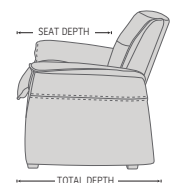

## FUNCTIONS

EFFORTLESS RECLINING MECHANISM

ADJUSTABLE HEADREST

HIGH ADJUSTABLE HEADREST

## DIMENSIONS

| CHAIR SIZE                    | TOTAL WIDTH      | TOTAL DEPTH     | TOTAL HEIGHT                 | SEAT WIDTH       | SEAT HEIGHT     | SEAT DEPTH    | WALL CLEARANCE              |
|-------------------------------|------------------|-----------------|------------------------------|------------------|-----------------|---------------|-----------------------------|
| FS Nordic 93 1 SEAT Low back  | 87 cm / 34.2 in  | 78 cm / 30.7 in | 78 cm / 30.7 in              | 55 cm / 21.6 in  | 46 cm / 18.1 in | 56 cm / 22 in | 20 cm / 7.8 in              |
| FS Nordic 93 2 SEAT Low back  | 142 cm / 55.9 in | 78 cm / 30.7 in | 78 cm / 30.7 in              | 110 cm / 43.3 in | 46 cm / 18.1 in | 56 cm / 22 in | 20 cm / 7.8 in              |
| FS Nordic 93 3 SEAT Low back  | 197 cm / 77.5 in | 78 cm / 30.7 in | 78 cm / 30.7 in              | 165 cm / 64.9 in | 46 cm / 18.1 in | 56 cm / 22 in | 20 cm / 7.8 in              |
| FS Nordic 93 1 SEAT High back | 87 cm / 34.2 in  | 90 cm / 35.4 in | 95 - 108 cm / 37.4 - 42.5 in | 55 cm / 21.6 in  | 46 cm / 18.1 in | 56 cm / 22 in | 30 - 44 cm / 11.8 - 17.3 in |
| FS Nordic 93 2 SEAT High back | 142 cm / 55.9 in | 90 cm / 35.4 in | 95 - 108 cm / 37.4 - 42.5 in | 110 cm / 43.3 in | 46 cm / 18.1 in | 56 cm / 22 in | 30 - 44 cm / 11.8 - 17.3 in |
| FS Nordic 93 3 SEAT High back | 197 cm / 77.5 in | 90 cm / 35.4 in | 95 - 108 cm / 37.4 - 42.5 in | 165 cm / 64.9 in | 46 cm / 18.1 in | 56 cm / 22 in | 30 - 44 cm / 11.8 - 17.3 in |