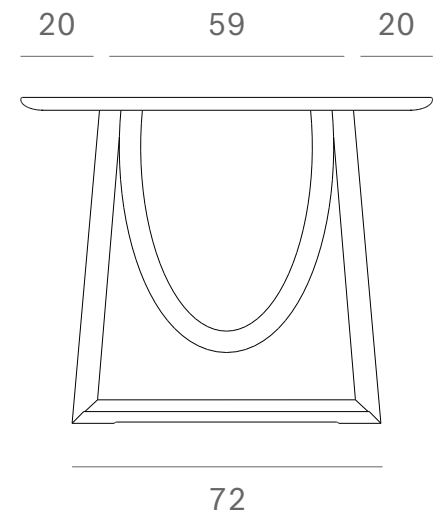

*Ethnicraft*

55013 - Oak Geometric dining table - Dimensions (cm)

*Ethnicraft*

55013 - Oak Geometric dining table - Dimensions (inches)