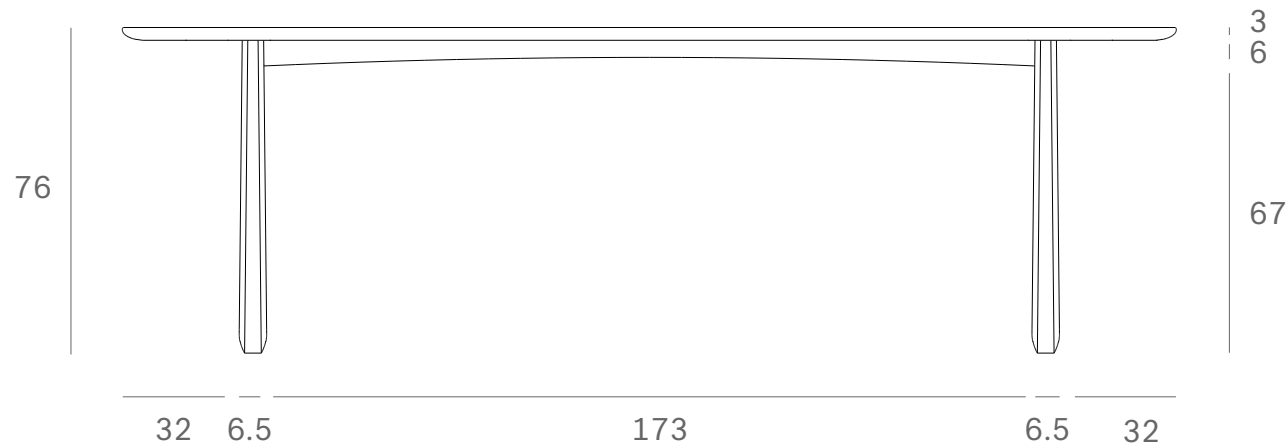

*Ethnicraft*

55013 - Oak Geometric dining table - Dimensions (cm)

*Ethnicraft*

55013 - Oak Geometric dining table - Dimensions (inches)