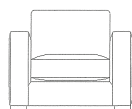

DIMENSIONS (CM)

L 256 x D 107 x H 80
4 Seater

L 236 x D 107 x H 80
3.5 Seater

L 206 x D 107 x H 80
3 Seater

L 176 x D 107 x H 80
2.5 Seater

L 156 x D 107 x H 80
2 Seater

L 96 x D 107 x H 80
Chair Plus

L 100 x D 70 x H 42
Rectangle Ottoman

DIMENSIONS (CM)

L 238 x D 107 x H 80
4 Seater 1 Arm (LF/RF)

L 218 x D 107 x H 80
3.5 Seater 1 Arm (LF/RF)

L 188 x D 107 x H 80
3 Seater 1 Arm (LF/RF)

L 158 x D 107 x H 80
2.5 Seater 1 Arm (LF/RF)

L 138 x D 107 x H 80
2 Seater 1 Arm (LF/RF)

L 118 x D 107 x H 80
Single 1 Arm (LF/RF)

L 220 x D 107 x H 80
4 Seater Bench

L 200 x D 107 x H 80
3.5 Seater Bench

L 170 x D 107 x H 80
3 Seater Bench

L 140 x D 107 x H 80
2.5 Seater Bench

L 120 x D 107 x H 80
2 Seater Bench