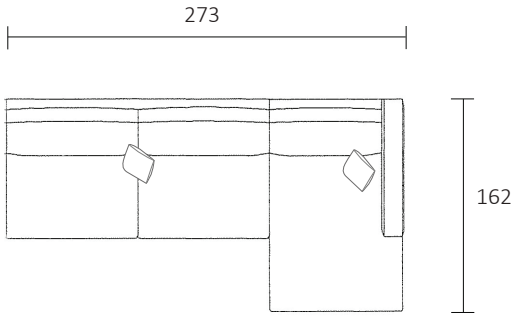

Modular combination 2
3 seater bench
Chaise (RH)