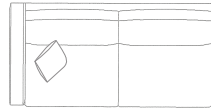

DIMENSIONS (CM)

L 256 x D 107 x H 80
4 Seater

L 236 x D 107 x H 80
3.5 Seater

L 206 x D 107 x H 80
3 Seater

L 176 x D 107 x H 80
2.5 Seater

L 156 x D 107 x H 80
2 Seater

L 96 x D 107 x H 80
Chair Plus

L 100 x D 70 x H 42
Rectangle Ottoman

L 70 x D 70 x H 42
Small Square Ottoman

L 107 x D 107 x H 42
Large Square Ottoman

L 107 x D 107 x H 42
Tufted Ottoman

Refer to Molmic website for Timber Stains and Powdercoat colours.
All designs remain the intellectual property of Molmic Furniture.
Improvements or alterations to design, construction or dimensions may occur without notice.
Molmic PTY LTD ABN 35 400 631 463

DIMENSIONS (CM)

L 238 x D 107 x H 80
4 Seater 1 Arm (LF/RF)

L 218 x D 107 x H 80
3.5 Seater 1 Arm (LF/RF)

L 188 x D 107 x H 80
3 Seater 1 Arm (LF/RF)

L 158 x D 107 x H 80
2.5 Seater 1 Arm (LF/RF)

L 138 x D 107 x H 80
2 Seater 1 Arm (LF/RF)

L 118 x D 107 x H 80
Single 1 Arm (LF/RF)

L 220 x D 107 x H 80
4 Seater Bench

L 200 x D 107 x H 80
3.5 Seater Bench

L 170 x D 107 x H 80
3 Seater Bench

L 140 x D 107 x H 80
2.5 Seater Bench

L 120 x D 107 x H 80
2 Seater Bench