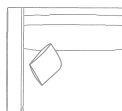

DIMENSIONS (CM)

L 256 x D 107 x H 80
4 Seater

L 236 x D 107 x H 80
3.5 Seater

L 206 x D 107 x H 80
3 Seater

L 176 x D 107 x H 80
2.5 Seater

L 156 x D 107 x H 80
2 Seater

L 96 x D 107 x H 80
Chair Plus

L 100 x D 70 x H 42
Rectangle Ottoman

DIMENSIONS (CM)

L 238 x D 107 x H 80
4 Seater 1 Arm (LF/RF)

L 218 x D 107 x H 80
3.5 Seater 1 Arm (LF/RF)

L 188 x D 107 x H 80
3 Seater 1 Arm (LF/RF)

L 158 x D 107 x H 80
2.5 Seater 1 Arm (LF/RF)

L 138 x D 107 x H 80
2 Seater 1 Arm (LF/RF)

L 118 x D 107 x H 80
Single 1 Arm (LF/RF)

L 220 x D 107 x H 80
4 Seater Bench

L 200 x D 107 x H 80
3.5 Seater Bench

L 170 x D 107 x H 80
3 Seater Bench

L 140 x D 107 x H 80
2.5 Seater Bench

L 120 x D 107 x H 80
2 Seater Bench

L 100 x D 107 x H 80
Single Bench

L 103 x D 162 x H 80
Chaise (LF/RF)

L 155 x D 150 x H 80
Angle Chaise (LF/RF)

L 135 x D 135 x H 80
Large Corner (LF/RF)

L 145 x D 135 x H 80
Angle Corner (45 deg)

MODULAR COMBINATIONS