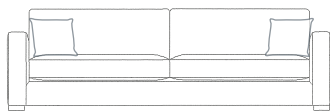

SEAT CUSHION	Molmic Feather Comfort Wrap Option - Molmic Comfort Support	BACK CUSHION	Molmic Feather Blend
UPHOLSTERY	Fabric fully upholstered	SCATTER FEET	Feather - plain Timber legs

SIDE VIEW (CM)

Seat Height	Seat Depth	Back Height	Arm Height	Leg Height	Scatter Size
42	63	62	62	4	50 x 50 cm

DIMENSIONS (CM)

L 256 x D 107 x H 80
4 Seater

L 236 x D 107 x H 80
3.5 Seater

L 206 x D 107 x H 80
3 Seater

L 176 x D 107 x H 80
2.5 Seater

L 156 x D 107 x H 80
2 Seater

L 96 x D 107 x H 80
Chair Plus

L 100 x D 70 x H 42
Rectangle Ottoman

DIMENSIONS (CM)

L 238 x D 107 x H 80
4 Seater 1 Arm (LF/RF)

L 218 x D 107 x H 80
3.5 Seater 1 Arm (LF/RF)

L 188 x D 107 x H 80
3 Seater 1 Arm (LF/RF)

L 158 x D 107 x H 80
2.5 Seater 1 Arm (LF/RF)

L 138 x D 107 x H 80
2 Seater 1 Arm (LF/RF)

L 118 x D 107 x H 80
Single 1 Arm (LF/RF)

L 220 x D 107 x H 80
4 Seater Bench

L 200 x D 107 x H 80
3.5 Seater Bench

L 170 x D 107 x H 80
3 Seater Bench

L 140 x D 107 x H 80
2.5 Seater Bench

L 120 x D 107 x H 80
2 Seater Bench