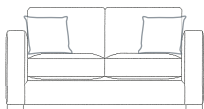

DIMENSIONS (CM)

L 256 x D 107 x H 80
4 Seater

L 236 x D 107 x H 80
3.5 Seater

L 206 x D 107 x H 80
3 Seater

L 176 x D 107 x H 80
2.5 Seater

L 156 x D 107 x H 80
2 Seater

L 96 x D 107 x H 80
Chair Plus

L 100 x D 70 x H 42
Rectangle Ottoman

DIMENSIONS (CM)

L 238 x D 107 x H 80
4 Seater 1 Arm (LF/RF)

L 218 x D 107 x H 80
3.5 Seater 1 Arm (LF/RF)

L 188 x D 107 x H 80
3 Seater 1 Arm (LF/RF)

L 158 x D 107 x H 80
2.5 Seater 1 Arm (LF/RF)

L 138 x D 107 x H 80
2 Seater 1 Arm (LF/RF)

L 118 x D 107 x H 80
Single 1 Arm (LF/RF)

L 220 x D 107 x H 80
4 Seater Bench

L 200 x D 107 x H 80
3.5 Seater Bench

L 170 x D 107 x H 80
3 Seater Bench

L 140 x D 107 x H 80
2.5 Seater Bench

L 120 x D 107 x H 80
2 Seater Bench