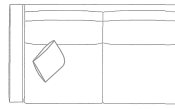

DIMENSIONS (CM)

L 256 x D 107 x H 80
4 Seater

L 236 x D 107 x H 80
3.5 Seater

L 206 x D 107 x H 80
3 Seater

L 176 x D 107 x H 80
2.5 Seater

L 156 x D 107 x H 80
2 Seater

L 96 x D 107 x H 80
Chair Plus

L 100 x D 70 x H 42
Rectangle Ottoman

L 70 x D 70 x H 42
Small Square Ottoman

L 107 x D 107 x H 42
Large Square Ottoman

L 107 x D 107 x H 42
Tufted Ottoman

Refer to Molmic website for Timber Stains and Powdercoat colours.
All designs remain the intellectual property of Molmic Furniture.
Improvements or alterations to design, construction or dimensions may occur without notice.
Molmic PTY LTD ABN 35 400 631 463

DIMENSIONS (CM)

L 238 x D 107 x H 80
4 Seater 1 Arm (LF/RF)

L 218 x D 107 x H 80
3.5 Seater 1 Arm (LF/RF)

L 188 x D 107 x H 80
3 Seater 1 Arm (LF/RF)

L 158 x D 107 x H 80
2.5 Seater 1 Arm (LF/RF)

L 138 x D 107 x H 80
2 Seater 1 Arm (LF/RF)

L 118 x D 107 x H 80
Single 1 Arm (LF/RF)

L 220 x D 107 x H 80
4 Seater Bench

L 200 x D 107 x H 80
3.5 Seater Bench

L 170 x D 107 x H 80
3 Seater Bench

L 140 x D 107 x H 80
2.5 Seater Bench

L 120 x D 107 x H 80
2 Seater Bench