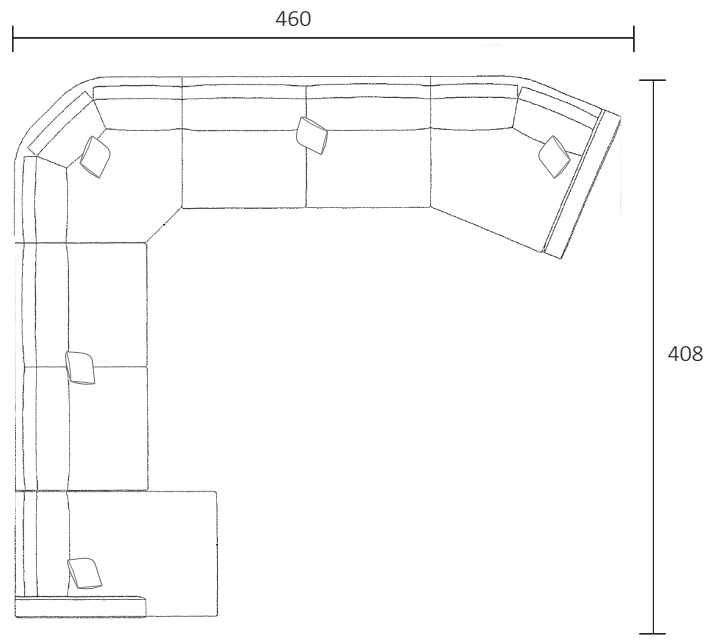

Modular Combination 10
Chaise (LH)   Angle chaise (RH)
3 seater bench
LG corner
3 seater bench

Refer to Molmic website for Timber Stains and Powdercoat colours.
All designs remain the intellectual property of Molmic Furniture.
Improvements or alterations to design, construction or dimensions may occur without notice.
Molmic PTY LTD ABN 35 400 631 463