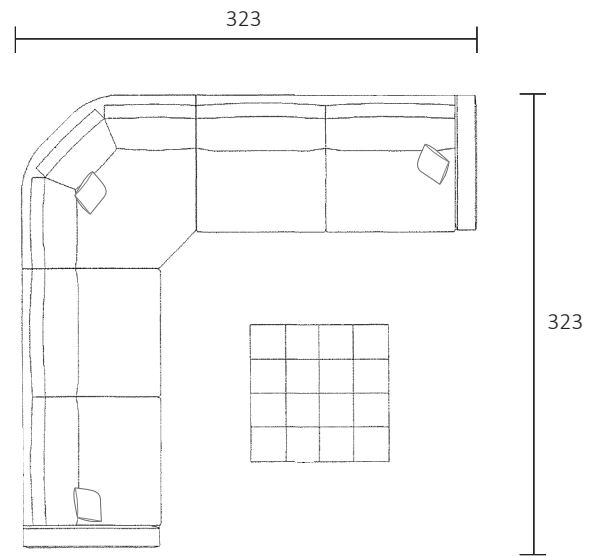

Modular combination 8
3 seater 1 arm (LH)   Tufted otto
LG corner
3 seater 1 arm (RH)