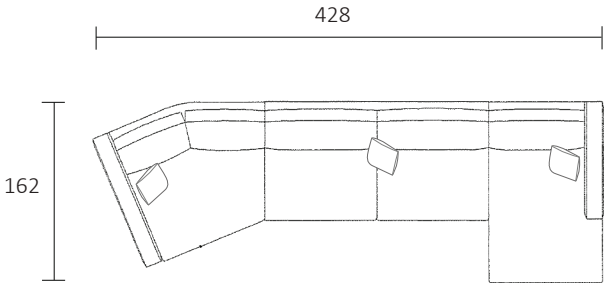

DIMENSIONS (CM)

L 238 x D 107 x H 80
4 Seater 1 Arm (LF/RF)

L 218 x D 107 x H 80
3.5 Seater 1 Arm (LF/RF)

L 188 x D 107 x H 80
3 Seater 1 Arm (LF/RF)

L 158 x D 107 x H 80
2.5 Seater 1 Arm (LF/RF)

L 138 x D 107 x H 80
2 Seater 1 Arm (LF/RF)

L 118 x D 107 x H 80
Single 1 Arm (LF/RF)

L 220 x D 107 x H 80
4 Seater Bench

L 200 x D 107 x H 80
3.5 Seater Bench

L 170 x D 107 x H 80
3 Seater Bench

L 140 x D 107 x H 80
2.5 Seater Bench

L 120 x D 107 x H 80
2 Seater Bench

L 100 x D 107 x H 80
Single Bench

L 103 x D 162 x H 80
Chaise (LF/RF)

L 155 x D 150 x H 80
Angle Chaise (LF/RF)

L 135 x D 135 x H 80
Large Corner (LF/RF)

L 145 x D 135 x H 80
Angle Corner (45 deg)

MODULAR COMBINATIONS

Modular combination 1
 Angle chaise (LH)
 3 seater bench
 Angle chaise (RH)

Modular combination 2
 3 seater bench
 Chaise (RH)

Modular combination 3
 Angle chaise (LH)
 3 seater bench
 Chaise (RH)

Modular combination 4
 Single 1 arm (LH)
 Angle corner
 3 seater 1 arm (RH)