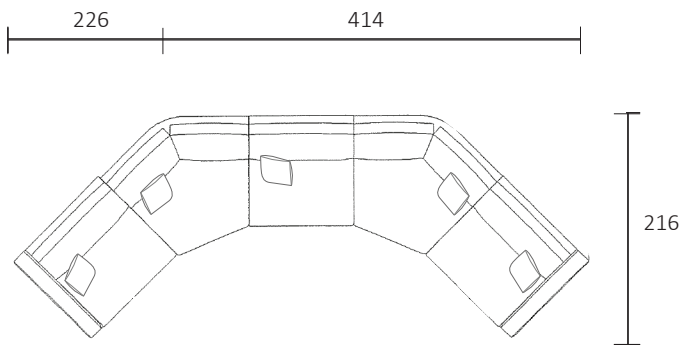

Modular combination 6
Single 1 arm (LH)   Single 1 arm (RH)
Angle corner
Single bench
Angle corner

Refer to Molmic website for Timber Stains and Powdercoat colours.
All designs remain the intellectual property of Molmic Furniture.
Improvements or alterations to design, construction or dimensions may occur without notice.
Molmic PTY LTD ABN 35 400 631 463