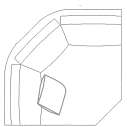

DIMENSIONS (CM)

L 256 x D 107 x H 80
4 Seater

L 236 x D 107 x H 80
3.5 Seater

L 206 x D 107 x H 80
3 Seater

L 176 x D 107 x H 80
2.5 Seater

L 156 x D 107 x H 80
2 Seater

L 96 x D 107 x H 80
Chair Plus

L 100 x D 70 x H 42
Rectangle Ottoman

DIMENSIONS (CM)

L 238 x D 107 x H 80
4 Seater 1 Arm (LF/RF)

L 218 x D 107 x H 80
3.5 Seater 1 Arm (LF/RF)

L 188 x D 107 x H 80
3 Seater 1 Arm (LF/RF)

L 158 x D 107 x H 80
2.5 Seater 1 Arm (LF/RF)

L 138 x D 107 x H 80
2 Seater 1 Arm (LF/RF)

L 118 x D 107 x H 80
Single 1 Arm (LF/RF)

L 220 x D 107 x H 80
4 Seater Bench

L 200 x D 107 x H 80
3.5 Seater Bench

L 170 x D 107 x H 80
3 Seater Bench

L 140 x D 107 x H 80
2.5 Seater Bench

L 120 x D 107 x H 80
2 Seater Bench

L 100 x D 107 x H 80
Single Bench

L 103 x D 162 x H 80
Chaise (LF/RF)

L 155 x D 150 x H 80
Angle Chaise (LF/RF)

L 135 x D 135 x H 80
Large Corner (LF/RF)

L 145 x D 135 x H 80
Angle Corner (45 deg)

MODULAR COMBINATIONS