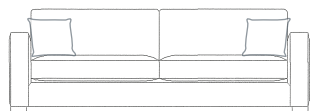

SEAT CUSHION	Molmic Feather Comfort Wrap Option - Molmic Comfort Support	BACK CUSHION	Molmic Feather Blend
UPHOLSTERY	Fabric fully upholstered	SCATTER FEET	Feather - plain Timber legs

SIDE VIEW (CM)

Seat Height	Seat Depth	Back Height	Arm Height	Leg Height	Scatter Size
42	63	62	62	4	50 x 50 cm

DIMENSIONS (CM)

L 256 x D 107 x H 80
4 Seater

L 236 x D 107 x H 80
3.5 Seater

L 206 x D 107 x H 80
3 Seater

L 176 x D 107 x H 80
2.5 Seater

L 156 x D 107 x H 80
2 Seater

L 96 x D 107 x H 80
Chair Plus

L 100 x D 70 x H 42
Rectangle Ottoman

DIMENSIONS (CM)

L 238 x D 107 x H 80
4 Seater 1 Arm (LF/RF)

L 218 x D 107 x H 80
3.5 Seater 1 Arm (LF/RF)

L 188 x D 107 x H 80
3 Seater 1 Arm (LF/RF)

L 158 x D 107 x H 80
2.5 Seater 1 Arm (LF/RF)

L 138 x D 107 x H 80
2 Seater 1 Arm (LF/RF)