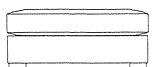

DIMENSIONS (CM)

L 256 x D 107 x H 80
4 Seater

L 236 x D 107 x H 80
3.5 Seater

L 206 x D 107 x H 80
3 Seater

L 176 x D 107 x H 80
2.5 Seater

L 156 x D 107 x H 80
2 Seater

L 96 x D 107 x H 80
Chair Plus

L 100 x D 70 x H 42
Rectangle Ottoman

L 70 x D 70 x H 42
Small Square Ottoman

L 107 x D 107 x H 42
Large Square Ottoman

L 107 x D 107 x H 42
Tufted Ottoman

Refer to Molmic website for Timber Stains and Powdercoat colours.
All designs remain the intellectual property of Molmic Furniture.
Improvements or alterations to design, construction or dimensions may occur without notice.
Molmic PTY LTD ABN 35 400 631 463

DIMENSIONS (CM)

L 238 x D 107 x H 80
4 Seater 1 Arm (LF/RF)

L 218 x D 107 x H 80
3.5 Seater 1 Arm (LF/RF)

L 188 x D 107 x H 80
3 Seater 1 Arm (LF/RF)

L 158 x D 107 x H 80
2.5 Seater 1 Arm (LF/RF)

L 138 x D 107 x H 80
2 Seater 1 Arm (LF/RF)