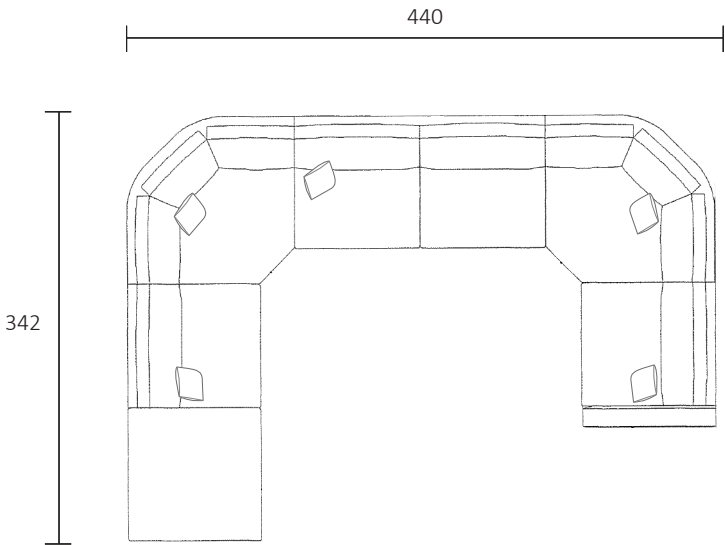

DEMPSEY MODULAR//