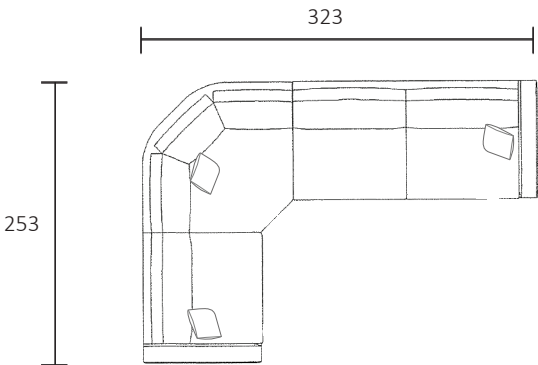

DIMENSIONS (CM)

L 238 x D 107 x H 80
4 Seater 1 Arm (LF/RF)

L 218 x D 107 x H 80
3.5 Seater 1 Arm (LF/RF)

L 188 x D 107 x H 80
3 Seater 1 Arm (LF/RF)

L 158 x D 107 x H 80
2.5 Seater 1 Arm (LF/RF)

L 138 x D 107 x H 80
2 Seater 1 Arm (LF/RF)

L 118 x D 107 x H 80
Single 1 Arm (LF/RF)

L 220 x D 107 x H 80
4 Seater Bench

L 200 x D 107 x H 80
3.5 Seater Bench

L 170 x D 107 x H 80
3 Seater Bench

L 140 x D 107 x H 80
2.5 Seater Bench

L 120 x D 107 x H 80
2 Seater Bench

L 100 x D 107 x H 80
Single Bench

L 103 x D 162 x H 80
Chaise (LF/RF)

L 155 x D 150 x H 80
Angle Chaise (LF/RF)

L 135 x D 135 x H 80
Large Corner (LF/RF)

L 145 x D 135 x H 80
Angle Corner (45 deg)

MODULAR COMBINATIONS

Modular combination 1
 Angle chaise (LH)
 3 seater bench
 Angle chaise (RH)

Modular combination 2
 3 seater bench
 Chaise (RH)

Modular combination 3
 Angle chaise (LH)
 3 seater bench
 Chaise (RH)

Modular combination 4
 Single 1 arm (LH)
 Angle corner
 3 seater 1 arm (RH)