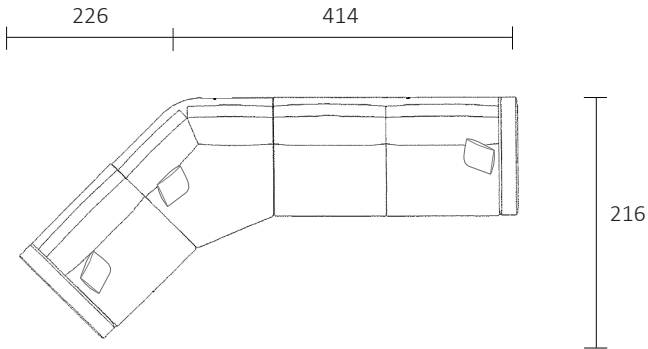

DIMENSIONS (CM)

L 238 x D 107 x H 80
4 Seater 1 Arm (LF/RF)

L 218 x D 107 x H 80
3.5 Seater 1 Arm (LF/RF)

L 188 x D 107 x H 80
3 Seater 1 Arm (LF/RF)

L 158 x D 107 x H 80
2.5 Seater 1 Arm (LF/RF)

L 138 x D 107 x H 80
2 Seater 1 Arm (LF/RF)

L 118 x D 107 x H 80
Single 1 Arm (LF/RF)

L 220 x D 107 x H 80
4 Seater Bench

L 200 x D 107 x H 80
3.5 Seater Bench

L 170 x D 107 x H 80
3 Seater Bench

L 140 x D 107 x H 80
2.5 Seater Bench

L 120 x D 107 x H 80
2 Seater Bench

L 100 x D 107 x H 80
Single Bench

L 103 x D 162 x H 80
Chaise (LF/RF)

L 155 x D 150 x H 80
Angle Chaise (LF/RF)

L 135 x D 135 x H 80
Large Corner (LF/RF)

L 145 x D 135 x H 80
Angle Corner (45 deg)

MODULAR COMBINATIONS

Modular combination 1
 Angle chaise (LH)
 3 seater bench
 Angle chaise (RH)

Modular combination 2
 3 seater bench
 Chaise (RH)

Modular combination 3
 Angle chaise (LH)
 3 seater bench
 Chaise (RH)

Modular combination 4
 Single 1 arm (LH)
 Angle corner
 3 seater 1 arm (RH)