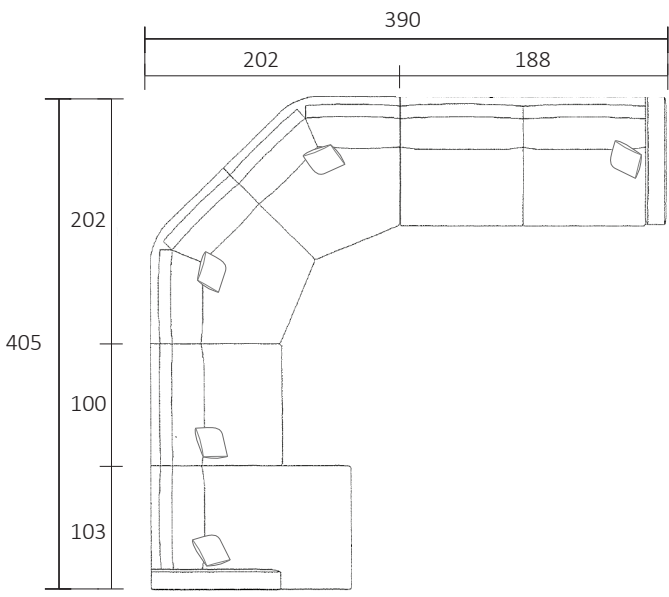

Modular combination 7
LG SQ otto   Large corner
Single bench   Single 1 arm (RH)
LG corner
3 seater bench

Modular Combination 9
Chaise (LH)   3 seater 1 arm (RH)
Single bench
Angle corner x2