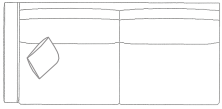

DIMENSIONS (CM)

L 256 x D 107 x H 80
4 Seater

L 236 x D 107 x H 80
3.5 Seater

L 206 x D 107 x H 80
3 Seater

L 176 x D 107 x H 80
2.5 Seater

L 156 x D 107 x H 80
2 Seater

L 96 x D 107 x H 80
Chair Plus

L 100 x D 70 x H 42
Rectangle Ottoman

L 70 x D 70 x H 42
Small Square Ottoman

L 107 x D 107 x H 42
Large Square Ottoman

L 107 x D 107 x H 42
Tufted Ottoman

Refer to Molmic website for Timber Stains and Powdercoat colours.
All designs remain the intellectual property of Molmic Furniture.
Improvements or alterations to design, construction or dimensions may occur without notice.
Molmic PTY LTD ABN 35 400 631 463

DIMENSIONS (CM)

L 238 x D 107 x H 80
4 Seater 1 Arm (LF/RF)

L 218 x D 107 x H 80
3.5 Seater 1 Arm (LF/RF)

L 188 x D 107 x H 80
3 Seater 1 Arm (LF/RF)

L 158 x D 107 x H 80
2.5 Seater 1 Arm (LF/RF)

L 138 x D 107 x H 80
2 Seater 1 Arm (LF/RF)

L 118 x D 107 x H 80
Single 1 Arm (LF/RF)

L 220 x D 107 x H 80
4 Seater Bench

L 200 x D 107 x H 80
3.5 Seater Bench

L 170 x D 107 x H 80
3 Seater Bench

L 140 x D 107 x H 80
2.5 Seater Bench

L 120 x D 107 x H 80
2 Seater Bench