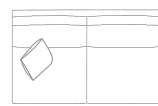

DIMENSIONS (CM)

L 256 x D 107 x H 80
4 Seater

L 236 x D 107 x H 80
3.5 Seater

L 206 x D 107 x H 80
3 Seater

L 176 x D 107 x H 80
2.5 Seater

L 156 x D 107 x H 80
2 Seater

L 96 x D 107 x H 80
Chair Plus

L 100 x D 70 x H 42
Rectangle Ottoman

DIMENSIONS (CM)

L 238 x D 107 x H 80
4 Seater 1 Arm (LF/RF)

L 218 x D 107 x H 80
3.5 Seater 1 Arm (LF/RF)

L 188 x D 107 x H 80
3 Seater 1 Arm (LF/RF)

L 158 x D 107 x H 80
2.5 Seater 1 Arm (LF/RF)

L 138 x D 107 x H 80
2 Seater 1 Arm (LF/RF)

L 118 x D 107 x H 80
Single 1 Arm (LF/RF)

L 220 x D 107 x H 80
4 Seater Bench

L 200 x D 107 x H 80
3.5 Seater Bench

L 170 x D 107 x H 80
3 Seater Bench

L 140 x D 107 x H 80
2.5 Seater Bench

L 120 x D 107 x H 80
2 Seater Bench

L 100 x D 107 x H 80
Single Bench

L 103 x D 162 x H 80
Chaise (LF/RF)

L 155 x D 150 x H 80
Angle Chaise (LF/RF)

L 135 x D 135 x H 80
Large Corner (LF/RF)

L 145 x D 135 x H 80
Angle Corner (45 deg)

MODULAR COMBINATIONS