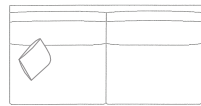

DIMENSIONS (CM)

L 238 x D 107 x H 80
4 Seater 1 Arm (LF/RF)

L 218 x D 107 x H 80
3.5 Seater 1 Arm (LF/RF)

L 188 x D 107 x H 80
3 Seater 1 Arm (LF/RF)

L 158 x D 107 x H 80
2.5 Seater 1 Arm (LF/RF)

L 138 x D 107 x H 80
2 Seater 1 Arm (LF/RF)

L 118 x D 107 x H 80
Single 1 Arm (LF/RF)

L 220 x D 107 x H 80
4 Seater Bench

L 200 x D 107 x H 80
3.5 Seater Bench

L 170 x D 107 x H 80
3 Seater Bench

L 140 x D 107 x H 80
2.5 Seater Bench

L 120 x D 107 x H 80
2 Seater Bench

L 100 x D 107 x H 80
Single Bench

L 103 x D 162 x H 80
Chaise (LF/RF)

L 155 x D 150 x H 80
Angle Chaise (LF/RF)

L 135 x D 135 x H 80
Large Corner (LF/RF)

L 145 x D 135 x H 80
Angle Corner (45 deg)

MODULAR COMBINATIONS