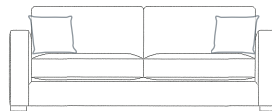

SEAT CUSHION	Molmic Feather Comfort Wrap Option - Molmic Comfort Support	BACK CUSHION	Molmic Feather Blend
UPHOLSTERY	Fabric fully upholstered	SCATTER FEET	Feather - plain Timber legs

SIDE VIEW (CM)

Seat Height	Seat Depth	Back Height	Arm Height	Leg Height	Scatter Size
42	63	62	62	4	50 x 50 cm

DIMENSIONS (CM)

L 256 x D 107 x H 80
4 Seater

L 236 x D 107 x H 80
3.5 Seater

L 206 x D 107 x H 80
3 Seater

L 176 x D 107 x H 80
2.5 Seater

L 156 x D 107 x H 80
2 Seater

L 96 x D 107 x H 80
Chair Plus

L 100 x D 70 x H 42
Rectangle Ottoman

DIMENSIONS (CM)

L 238 x D 107 x H 80
4 Seater 1 Arm (LF/RF)

L 218 x D 107 x H 80
3.5 Seater 1 Arm (LF/RF)

L 188 x D 107 x H 80
3 Seater 1 Arm (LF/RF)

L 158 x D 107 x H 80
2.5 Seater 1 Arm (LF/RF)

L 138 x D 107 x H 80
2 Seater 1 Arm (LF/RF)