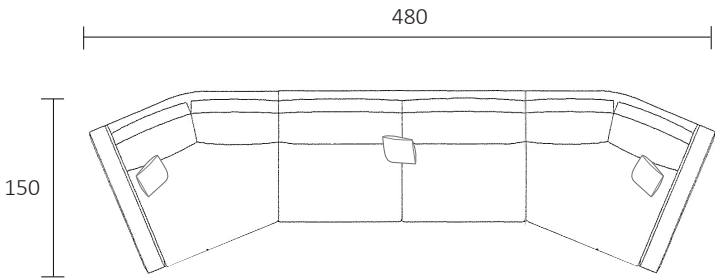

DIMENSIONS (CM)

L 238 x D 107 x H 80
4 Seater 1 Arm (LF/RF)

L 218 x D 107 x H 80
3.5 Seater 1 Arm (LF/RF)

L 188 x D 107 x H 80
3 Seater 1 Arm (LF/RF)

L 158 x D 107 x H 80
2.5 Seater 1 Arm (LF/RF)

L 138 x D 107 x H 80
2 Seater 1 Arm (LF/RF)

L 118 x D 107 x H 80
Single 1 Arm (LF/RF)

L 220 x D 107 x H 80
4 Seater Bench

L 200 x D 107 x H 80
3.5 Seater Bench

L 170 x D 107 x H 80
3 Seater Bench

L 140 x D 107 x H 80
2.5 Seater Bench

L 120 x D 107 x H 80
2 Seater Bench

L 100 x D 107 x H 80
Single Bench

L 103 x D 162 x H 80
Chaise (LF/RF)

L 155 x D 150 x H 80
Angle Chaise (LF/RF)

L 135 x D 135 x H 80
Large Corner (LF/RF)

L 145 x D 135 x H 80
Angle Corner (45 deg)

MODULAR COMBINATIONS

Modular combination 1
 Angle chaise (LH)
 3 seater bench
 Angle chaise (RH)

Modular combination 2
 3 seater bench
 Chaise (RH)

Modular combination 3
 Angle chaise (LH)
 3 seater bench
 Chaise (RH)

Modular combination 4
 Single 1 arm (LH)
 Angle corner
 3 seater 1 arm (RH)