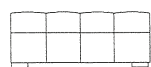

SEAT CUSHION	Molmic Feather Comfort Wrap Option - Molmic Comfort Support	BACK CUSHION	Molmic Feather Blend
UPHOLSTERY	Fabric fully upholstered	SCATTER FEET	Feather - plain Timber legs

SIDE VIEW (CM)

Seat Height	Seat Depth	Back Height	Arm Height	Leg Height	Scatter Size
42	63	62	62	4	50 x 50 cm

DIMENSIONS (CM)

L 256 x D 107 x H 80
4 Seater

L 236 x D 107 x H 80
3.5 Seater

L 206 x D 107 x H 80
3 Seater

L 176 x D 107 x H 80
2.5 Seater

L 156 x D 107 x H 80
2 Seater

L 96 x D 107 x H 80
Chair Plus

L 100 x D 70 x H 42
Rectangle Ottoman

L 70 x D 70 x H 42
Small Square Ottoman

L 107 x D 107 x H 42
Large Square Ottoman

L 107 x D 107 x H 42
Tufted Ottoman

Refer to Molmic website for Timber Stains and Powdercoat colours.
All designs remain the intellectual property of Molmic Furniture.
Improvements or alterations to design, construction or dimensions may occur without notice.
Molmic PTY LTD ABN 35 400 631 463

DIMENSIONS (CM)

L 238 x D 107 x H 80
4 Seater 1 Arm (LF/RF)

L 218 x D 107 x H 80
3.5 Seater 1 Arm (LF/RF)

L 188 x D 107 x H 80
3 Seater 1 Arm (LF/RF)

L 158 x D 107 x H 80
2.5 Seater 1 Arm (LF/RF)

L 138 x D 107 x H 80
2 Seater 1 Arm (LF/RF)