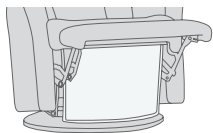

Options for all Relaxers

Front Skirt