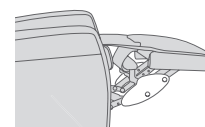

Protective plastic covering Finger Guard

Measurements *

Product Code	Total Width	Total Depth	Total Height	Seat Width	Seat Height	Seat Depth	Total Depth (reclined)	Wall Clearance Requirement
RG185 / Compact / Manual	76 cm / 29.9 in	92 - 96 cm / 36.2 - 37.7 in	94 - 106 cm / 37 - 41.7 in	50 cm / 19.6 in	44 cm / 17.3 in	53 cm / 20.8 in	151 - 161 cm / 59.4 - 63.3 in	27 - 33 cm / 10.6 - 12.9 in
RG285 / Standard / Manual	80 cm / 31.4 in	93 - 97 cm / 36.6 - 38.1 in	101 - 114 cm / 39.7 - 44.8 in	50 cm / 19.6 in	48 cm / 18.8 in	60 cm / 23.6 in	161.5 - 172.5 cm / 63.5 - 67.9 in	30 - 38 cm / 11.8 - 14.9 in
RG385 / Large / Manual	88 cm / 34.6 in	95 - 99 cm / 37.4 - 38.9 in	101 - 114 cm / 39.7 - 44.8 in	57 cm / 22.4 in	48 cm / 18.8 in	60 cm / 23.6 in	164 - 174 cm / 64.5 - 68.5 in	30 - 38 cm / 11.8 - 14.9 in
RM185 / Compact / Motor	76 cm / 29.9 in	92 - 96 cm / 36.2 - 37.7 in	94 - 106 cm / 37 - 41.7 in	50 cm / 19.6 in	44 cm / 17.3 in	53 cm / 20.8 in	151 - 161 cm / 59.4 - 63.3 in	27 - 33 cm / 10.6 - 12.9 in
RM-RML285 / Standard / Motor	80 cm / 31.4 in	93 - 97 cm / 36.6 - 38.1 in	101 - 114 cm / 39.7 - 44.8 in	50 cm / 19.6 in	48 cm / 18.8 in	60 cm / 23.6 in	161.5 - 172.5 cm / 63.5 - 67.9 in	30 - 38 cm / 11.8 - 14.9 in
RM-RML385 / Large / Motor	88 cm / 34.6 in	95 - 99 cm / 37.4 - 38.9 in	101 - 114 cm / 39.7 - 44.8 in	57 cm / 22.4 in	48 cm / 18.8 in	60 cm / 23.6 in	164 - 174 cm / 64.5 - 68.5 in	30 - 38 cm / 11.8 - 14.9 in

* The dimensions are approximate and may vary with +/-2cm