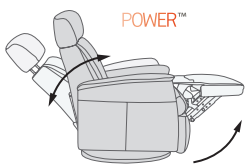

Powered Recline