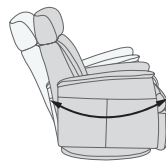

## Manual Relaxer Functions

Manual Recline

360° Swivel Function

Glide Function

Manual Height and Angle Adjustable Headrest

**Manual Relaxer Option**

Unlock / With Glide Function     Locked / Without Glide Function