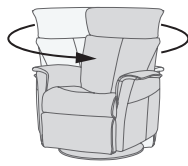

### 9. New Finger Guard Feature

Protective plastic covering over reclining mechanisms to reduce the risk of injury to yourself, children or pets while using the recliner.

## Manual Relaxer Functions

Manual Recline

360° Swivel Function

Glide Function

Manual Height and Angle Adjustable Headrest

**Manual Relaxer Option**

Unlock / With Glide Function     Locked / Without Glide Function