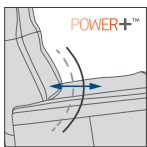

Power+ Relaxer Functions

Upgrade Manual features as additional Powered features on your Relaxer.

Powered Lumbar Support