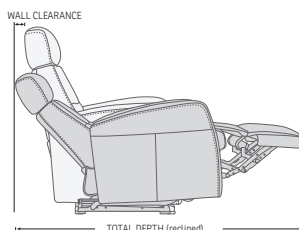

WALL SAVER MECHANISM

MOTOR OPTION

1. Divani can be delivered with two different mechanism.
2. Wall saver mechanism with inside handle (WS) (can be placed closer to the wall compared to Recliner mechanism)
   - Wall saver mechanism with motor (WM). The motor is made from one of the leading European motor supplier. Different plug-in cords are available according to regional/national specifications.